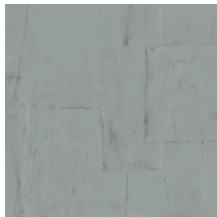

Colourways (12)

42540

42541

42542

42543

42544

42545

42546

42547

42548

42549

42550

42551

View

More info? [Click here](#)

Order samples, calculate quantities, view instructional videos, download technical information and more:
www.arte-international.com

ARTE®

wallcoverings for the ultimate in refinement