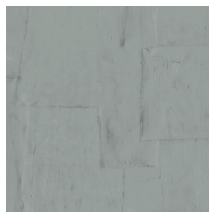

Colourways (12)

42540

42541

42542

42543

42544

42545

42546

42547

42548

42549

42550

42551

View

More info? [Click here](#)

Order samples, calculate quantities, view instructional videos, download technical information and more:
www.arte-international.com

ARTE®

wallcoverings for the ultimate in refinement