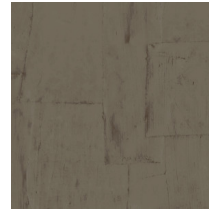

OBLONG

Collection Sculptura

Story behind the collection

Sculptura draws its inspiration from traditional plasterwork. Strips of plaster were arranged into a pattern by hand and then transformed into a surprising vinyl collection. The typical plaster structure of mesh, cracks and uneven areas is clearly visible. This intriguing wallcovering with its surprising geometric patterns subtly lends a touch of colour, relief and structure to the wall. The shadow play of light and dark brings smooth walls to life. In short, Sculptura lends a subtle decorative touch to your interior without demanding all your attention.

Technical specifications

Reference	42542 • Oyster
Product category	Refined
Composition	Vinyl wallpaper on paper backing
Description	Playful patchwork of irregular rectangles inspired by plaster
Dimensions	Rolls of 10.05 m x 0.70 m = 7 m ² (11 yds x 27.56" = 75 sq. ft.)
Pattern repeat	Drop match 90/45 cm (35.43"/17.72")
Adhesive	Arte Clearpro or a good quality dispersion adhesive
How to paste	Method 1: paste the wall and moisten the wallcovering. Method 2: paste the wallcovering.
Light resistance	Good lightfastness
How to remove	Peelable
Fire rating EU	B-s2, d0
Fire rating US	Class A
Maintenance	Extra-washable

Colourways (12)

42540

42541

42542

42543

42544

42545

42546