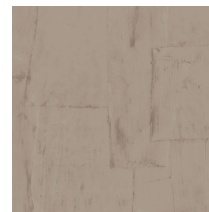

Colourways (12)

42540

42541

42542

42543

42544

42545

42546

42547

42548

42549

42550

42551

View

More info? [Click here](#)

Order samples, calculate quantities, view instructional videos, download technical information and more:
www.arte-international.com

ARTE®

wallcoverings for the ultimate in refinement