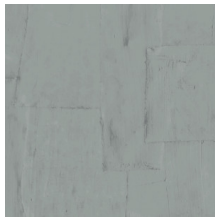

Colourways (12)

42540

42541

42542

42543

42544

42545

42546

42547

42548

42549

42550

42551

View

More info? [Click here](#)

Order samples, calculate quantities, view instructional videos, download technical information and more:
www.arte-international.com

ARTE®

wallcoverings for the ultimate in refinement