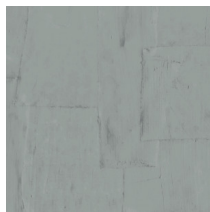

Colourways (12)

42540

42541

42542

42543

42544

42545

42546

42547

42548

42549

42550

42551

View

More info? [Click here](#)

Order samples, calculate quantities, view instructional videos, download technical information and more:
www.arte-international.com

ARTE®

wallcoverings for the ultimate in refinement