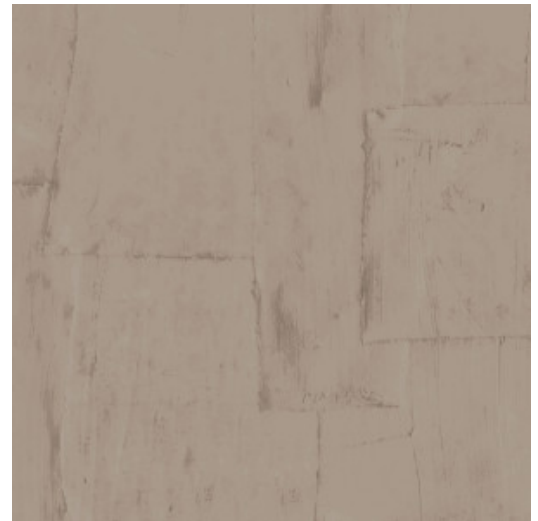

OBLONG

Collection Sculptura

Story behind the collection

Sculptura draws its inspiration from traditional plasterwork. Strips of plaster were arranged into a pattern by hand and then transformed into a surprising vinyl collection. The typical plaster structure of mesh, cracks and uneven areas is clearly visible. This intriguing wallcovering with its surprising geometric patterns subtly lends a touch of colour, relief and structure to the wall. The shadow play of light and dark brings smooth walls to life. In short, Sculptura lends a subtle decorative touch to your interior without demanding all your attention.

Technical specifications

Reference	<u>42551</u> • Mexican Sand
Product category	Refined
Composition	Vinyl wallpaper on paper backing
Description	Playful patchwork of irregular rectangles inspired by plaster
Dimensions	Rolls of 10.05 m x 0.70 m = 7 m ² (11 yds x 27.56" = 75 sq.ft.)
Pattern repeat	Drop match 90/45 cm (35.43"/17.72")
Adhesive	Arte Clearpro or a good quality dispersion adhesive
How to paste	Method 1: paste the wall and moisten the wallcovering. Method 2: paste the wallcovering.
Light resistance	Good lightfastness
How to remove	Peelable
Fire retardant EU	B-s2, d0
Fire retardant US	Class A
Maintenance	Extra-washable