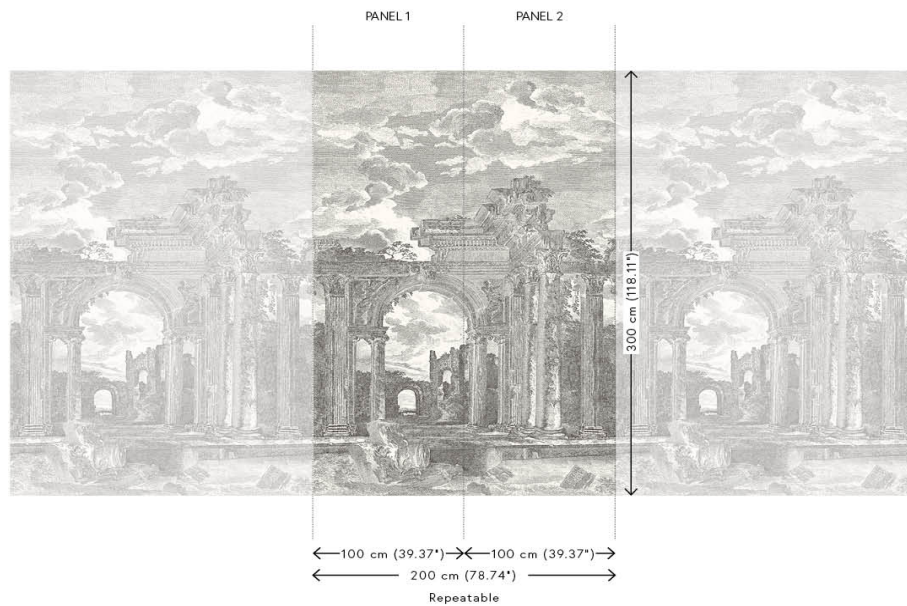

ROVINE

Collection Sculptura

Story behind the collection

Sculptura draws its inspiration from traditional plasterwork. Strips of plaster were arranged into a pattern by hand and then transformed into a surprising vinyl collection. The typical plaster structure of mesh, cracks and uneven areas is clearly visible. This intriguing wallcovering with its surprising geometric patterns subtly lends a touch of colour, relief and structure to the wall. The shadow play of light and dark brings smooth walls to life. In short, Sculptura lends a subtle decorative touch to your interior without demanding all your attention.

Technical specifications

Reference	<u>42560</u> • Onyx
Product category	Exquisite
Composition	Vinyl wallcovering on non-woven backing
Description	Inspired by an etching of a Greek ruin
Dimensions	Panoramic of 200 cm x 300 cm = 6 m ² (78.74" x 118.11" = 65 sq.ft.)
Remark	The pattern is repeatable, allowing several panoramics to be joined together.
Adhesive	Arte Clearpro or a good quality dispersion adhesive
How to paste	Paste the wall
Light resistance	Good lightfastness
How to remove	Strippable
Fire retardant EU	B-s2, d0
Fire retardant US	Class A
Maintenance	Extra-washable

Colourways (3)

42560

42561

42562

View

More info? [Click here](#)

Order samples, calculate quantities, view instructional videos, download technical information and more:
www.arte-international.com

ARTE®