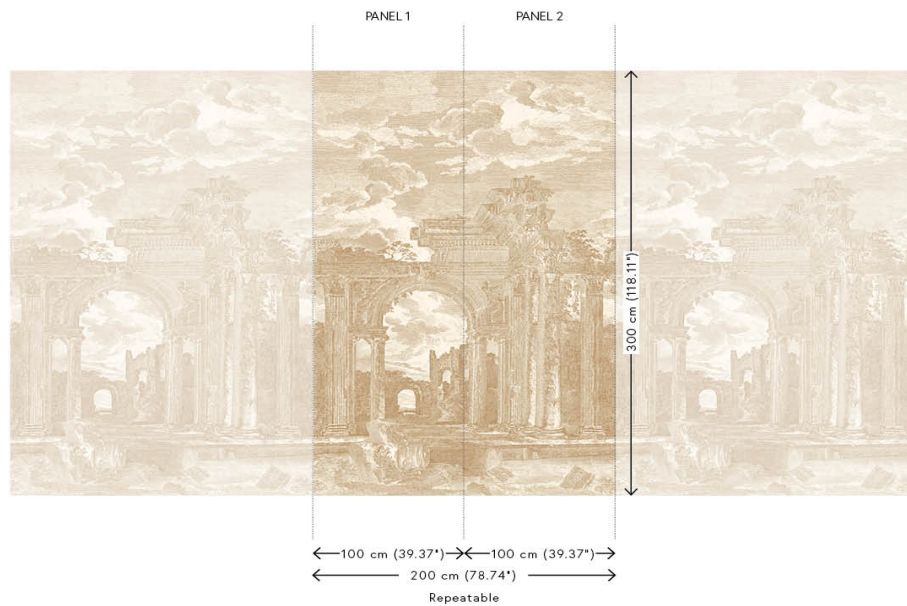

ROVINE

Collection Sculptura

Story behind the collection

Sculptura draws its inspiration from traditional plasterwork. Strips of plaster were arranged into a pattern by hand and then transformed into a surprising vinyl collection. The typical plaster structure of mesh, cracks and uneven areas is clearly visible. This intriguing wallcovering with its surprising geometric patterns subtly lends a touch of colour, relief and structure to the wall. The shadow play of light and dark brings smooth walls to life. In short, Sculptura lends a subtle decorative touch to your interior without demanding all your attention.

Technical specifications

Reference	<u>42562</u> • Toffee
Product category	Exquisite
Composition	Vinyl wallcovering on non-woven backing
Description	Inspired by an etching of a Greek ruin
Dimensions	Panoramic of 200 cm x 300 cm = 6 m ² (78.74" x 118.11" = 65 sq.ft.)
Remark	The pattern is repeatable, allowing several panoramics to be joined together.
Adhesive	Arte Clearpro or a good quality dispersion adhesive
How to paste	Paste the wall
Light resistance	Good lightfastness
How to remove	Strippable
Fire retardant EU	B-s2, d0
Fire retardant US	Class A
Maintenance	Extra-washable

Colourways (3)

42560

42561

42562

View

More info? [Click here](#)

Order samples, calculate quantities, view instructional videos, download technical information and more:
www.arte-international.com

ARTE®