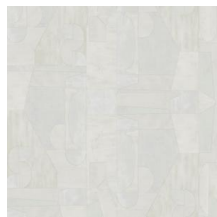

Technical specifications

Reference	<u>42810</u>
Composition	Wallpaper on non-woven backing
Dimensions	Rolls of 10.05 m x 0.53 m (11 yds x 20.86")
Pattern repeat	Drop match 64/32 cm (25.20"/12.60")
Adhesive	Arte Clearpro or a good quality dispersion adhesive
How to paste	Paste the wall
Light resistance	Good lightfastness
How to remove	Strippable
Maintenance	Extra-washable

Colourways (4)

42810

42811

42812

42813

View

More info? [Click here](#)

Order samples, calculate quantities, view instructional videos, download technical information and more:
www.arte-international.com