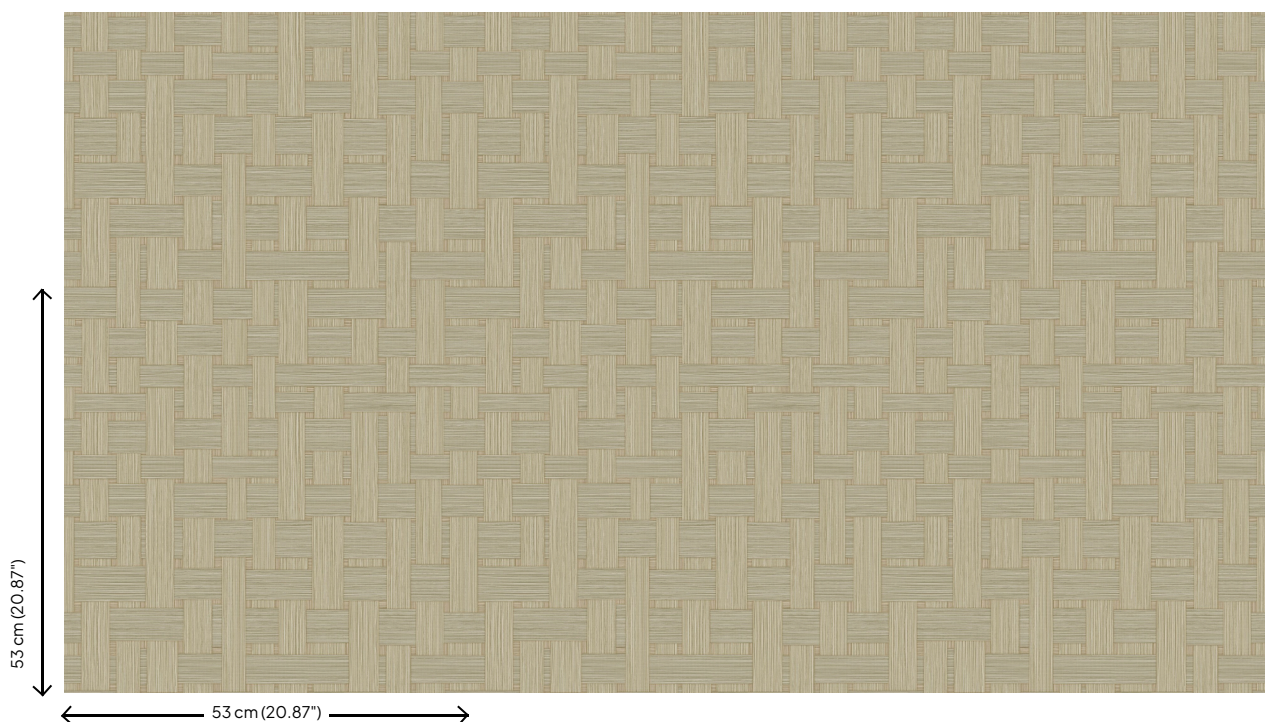

Technical specifications

Reference	<u>42830</u>
Composition	Wallpaper on non-woven backing
Dimensions	Rolls of 10.05 m x 0.53 m (11 yds x 20.86")
Pattern repeat	Straight match 53 cm (20.87")
Adhesive	Arte Clearpro or a good quality dispersion adhesive
How to paste	Paste the wall
Light resistance	Good lightfastness
How to remove	Strippable
Maintenance	Extra-washable

Colourways (5)

42830

42831

42832

42833

42834

View

More info? [Click here](#)