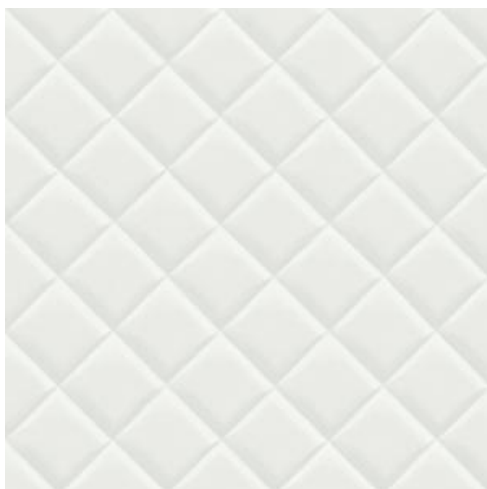

Colourways (4)

42840

42841

42842

42843

More info? [Click here](#)

Order samples, calculate quantities, view instructional videos, download technical information and more:
www.arte-international.com