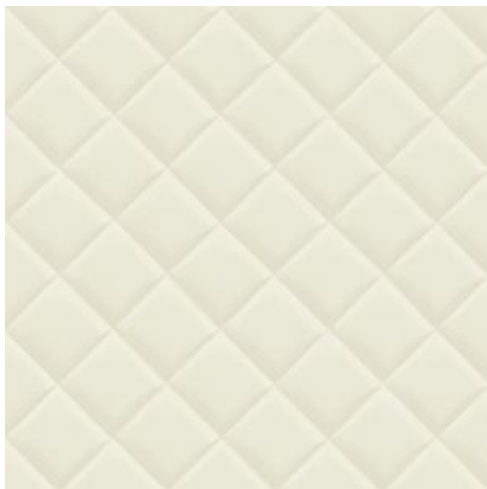

Colourways (4)

42840