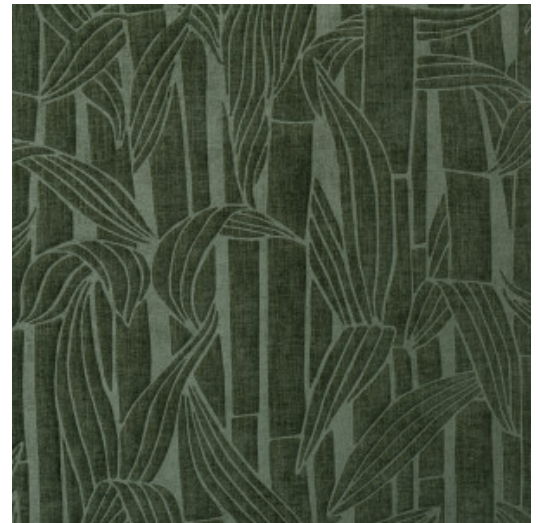

# BAMBUSA

Collection Yala

## Technical specifications

Reference	<u>43010</u> • Thyme
Product category	Couture
Composition	3D textile wallcovering on non-woven backing
Description	Relief wallcovering with a three-dimensional effect with a chenille fabric finish
Dimensions	Width 123 cm (48.42"), sold by the linear metre/yard
Pattern repeat	Drop match 103/51.5 cm (40.55"/20.28")
Remark	Stain repellent, positive acoustic effect
Adhesive	Arte Clearpro or a good quality dispersion adhesive
How to paste	Paste the wall
Light resistance	Good lightfastness
How to remove	Strippable
Fire retardant EU	C-s2, d0
Fire retardant US	Class A
Maintenance	Spongeable during hanging (dab away damp glue)

## Colourways (5)

43010

43011

43012

43013

43014