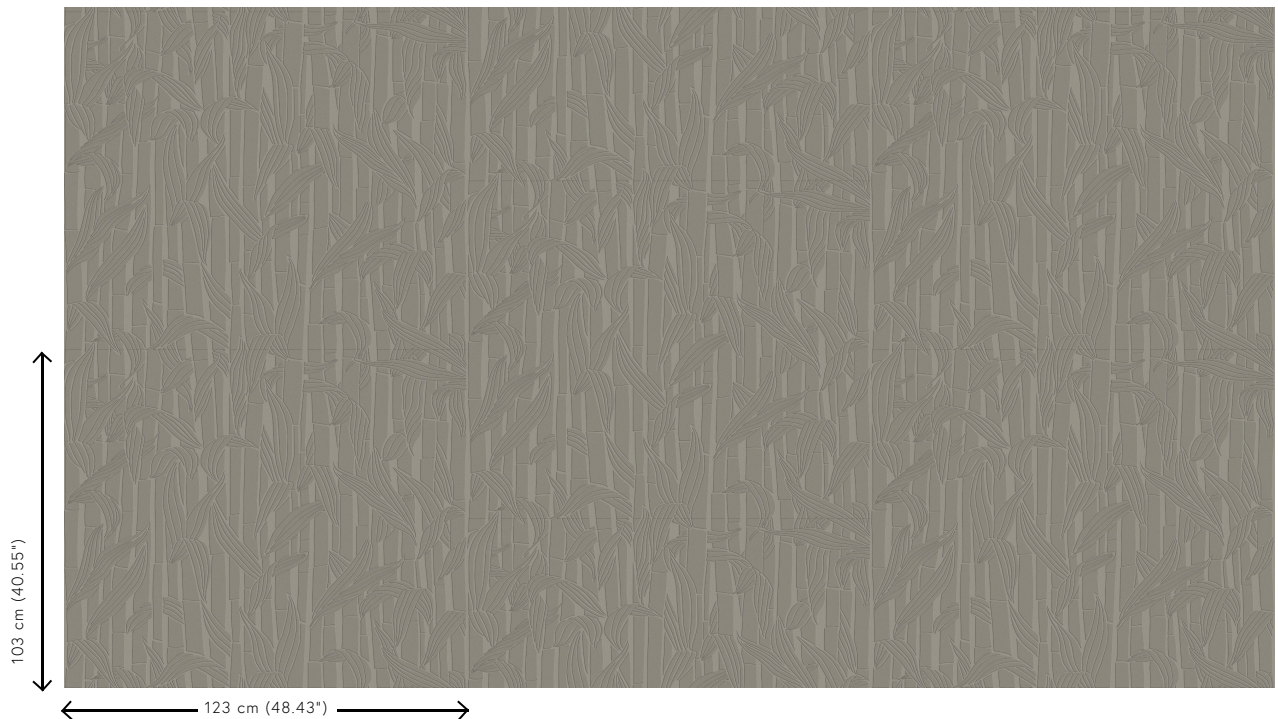

BAMBUSA

Collection Yala

Story behind the collection

Experience the tropical beauty of nature in this tingling 3D collection.

Technical specifications

Reference	<u>43013</u> • Taupe
Product category	Couture
Composition	3D textile wallcovering on non-woven backing
Description	Relief wallcovering with a three-dimensional effect with a chenille fabric finish
Dimensions	Width 123 cm (48.42"), sold by the linear metre/yard
Pattern repeat	Drop match 103/51.5 cm (40.55"/20.28")
Remark	Stain repellent, positive acoustic effect
Adhesive	Arte Clearpro or a good quality dispersion adhesive
How to paste	Paste the wall
Light resistance	Good lightfastness
How to remove	Strippable
Fire retardant EU	C-s2, d0
Fire retardant US	Class A
Maintenance	Spongeable during hanging (dab away damp glue)

Colourways (5)

43010

43011

43012

43013

43014

View

More info? [Click here](#)