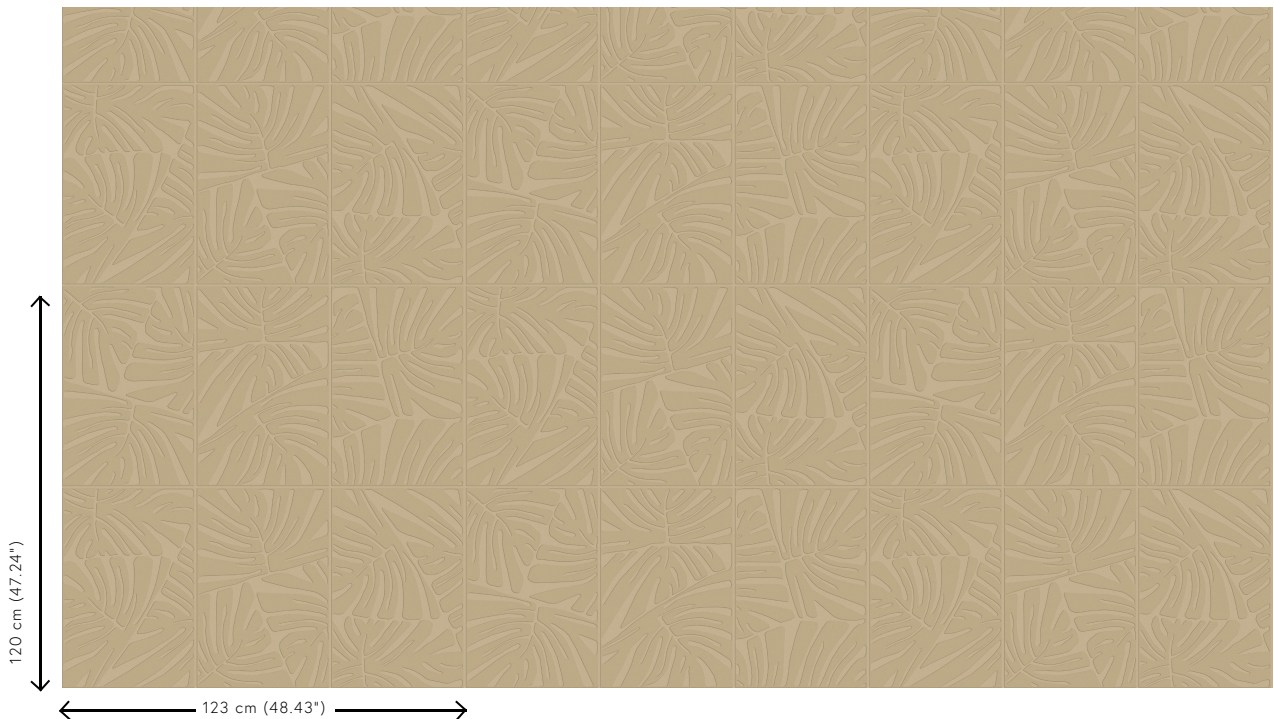

MONSTERA

Collection Yala

Story behind the collection

Experience the tropical beauty of nature in this tingling 3D collection.

Technical specifications

Reference	<u>43020</u> • Clay
Product category	Couture
Composition	3D textile wallcovering on non-woven backing
Description	Relief wallcovering with a three-dimensional effect with a bouclé fabric finish
Dimensions	Width 123 cm (48.42"), sold by the linear metre/yard
Pattern repeat	Drop match 120/60 cm (47.24"/23.62")
Remark	Stain repellent, positive acoustic effect
Adhesive	Arte Clearpro or a good quality dispersion adhesive
How to paste	Paste the wall
Light resistance	Good lightfastness
How to remove	Strippable
Fire retardant EU	C-s2, d0
Fire retardant US	Class A
Maintenance	Spongeable during hanging (dab away damp glue)

Colourways (5)

43020

43021

43022

43023

43024

View

More info? [Click here](#)