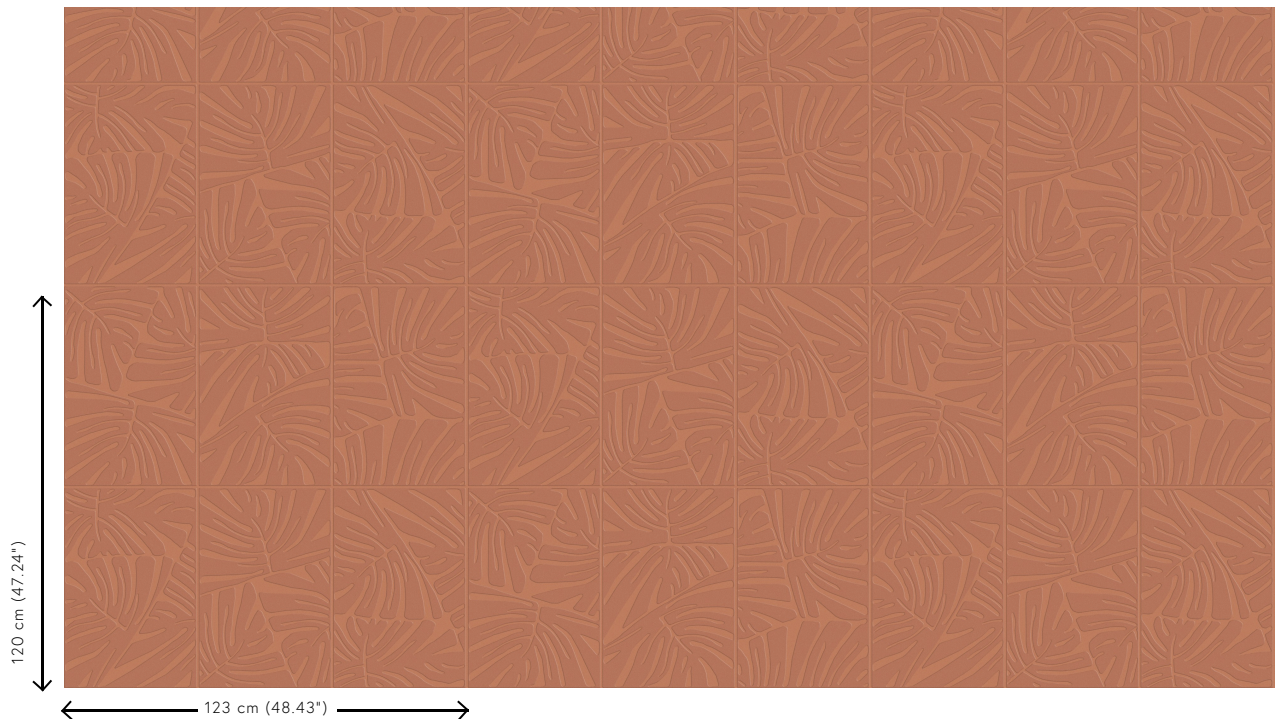

MONSTERA

Collection Yala

Story behind the collection

Experience the tropical beauty of nature in this tingling 3D collection.

Technical specifications

Reference	<u>43023</u> • Blush
Product category	Couture
Composition	3D textile wallcovering on non-woven backing
Description	Relief wallcovering with a three-dimensional effect with a bouclé fabric finish
Dimensions	Width 123 cm (48.42"), sold by the linear metre/yard
Pattern repeat	Drop match 120/60 cm (47.24"/23.62")
Remark	Stain repellent, positive acoustic effect
Adhesive	Arte Clearpro or a good quality dispersion adhesive
How to paste	Paste the wall
Light resistance	Good lightfastness
How to remove	Strippable
Fire retardant EU	C-s2, d0
Fire retardant US	Class A
Maintenance	Spongeable during hanging (dab away damp glue)

Colourways (5)

43020

43021

43022

43023

43024

View

More info? [Click here](#)