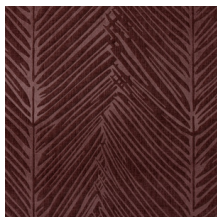

## Technical specifications

Reference	<u>43030</u> • Plum
Product category	Couture
Composition	3D textile wallcovering on non-woven backing
Description	Relief wallcovering with a three-dimensional effect with a chenille fabric finish
Dimensions	Width 123 cm (48.42"), sold by the linear metre/yard
Pattern repeat	Free match 0 cm (0.00")
Remark	Stain repellent, positive acoustic effect
Adhesive	Arte Clearpro or a good quality dispersion adhesive
How to paste	Paste the wall
Light resistance	Good lightfastness
How to remove	Strippable
Fire retardant EU	C-s2, d0
Fire retardant US	Class A
Maintenance	Spongeable during hanging (dab away damp glue)

## Colourways (5)

43030

43031

43032

43033

43034