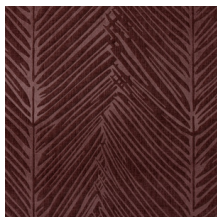

Colourways (5)

43030