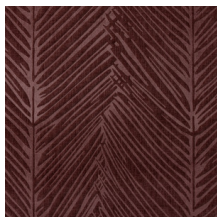

PALMA

Collection Yala

Story behind the collection

Experience the tropical beauty of nature in this tingling 3D collection.

Technical specifications

Reference	<u>43031</u> • Marble
Product category	Couture
Composition	3D textile wallcovering on non-woven backing
Description	Relief wallcovering with a three-dimensional effect with a chenille fabric finish
Dimensions	Width 123 cm (48.42"), sold by the linear metre/yard
Pattern repeat	Free match 0 cm (0.00")
Remark	Stain repellent, positive acoustic effect
Adhesive	Arte Clearpro or a good quality dispersion adhesive
How to paste	Paste the wall
Light resistance	Good lightfastness
How to remove	Strippable
Fire retardant EU	C-s2, d0
Fire retardant US	Class A
Maintenance	Spongeable during hanging (dab away damp glue)

Colourways (5)

43030

43031

43032

43033

43034

View

← 123 cm (48.43") →