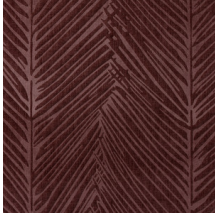

PALMA

Collection Yala

Story behind the collection

Experience the tropical beauty of nature in this tingling 3D collection.

Technical specifications

Reference	<u>43031</u> • Marble
Product category	Couture
Composition	3D textile wallcovering on non-woven backing
Description	Relief wallcovering with a three-dimensional effect with a chenille fabric finish
Dimensions	Width 123 cm (48.42"), sold by the linear metre/yard
Pattern repeat	Free match 0 cm (0.00")
Remark	Stain repellent, positive acoustic effect
Adhesive	Arte Clearpro or a good quality dispersion adhesive
How to paste	Paste the wall
Light resistance	Good lightfastness
How to remove	Strippable
Fire retardant EU	C-s1, d0
Fire retardant US	Class A
Maintenance	Spongeable during hanging (dab away damp glue)

Colourways (5)

43030

43031

43032

43033

43034

View

← 123 cm (48.43") →