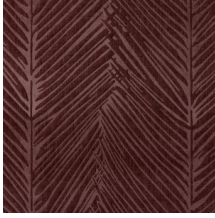

## Technical specifications

Reference	<u>43031</u> • Marble
Product category	Couture
Composition	3D textile wallcovering on non-woven backing
Description	Relief wallcovering with a three-dimensional effect with a chenille fabric finish
Dimensions	Width 123 cm (48.42"), sold by the linear metre/yard
Pattern repeat	Free match 0 cm (0.00")
Remark	Stain repellent, positive acoustic effect
Adhesive	Arte Clearpro or a good quality dispersion adhesive
How to paste	Paste the wall
Light resistance	Good lightfastness
How to remove	Strippable
Fire retardant EU	C-s2, d0
Fire retardant US	Class A
Maintenance	Spongeable during hanging (dab away damp glue)

## Colourways (5)

43030

43031

43032

43033

43034