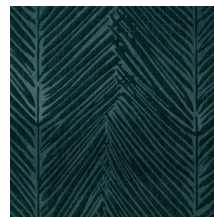

PALMA

Collection Yala

Story behind the collection

Experience the tropical beauty of nature in this tingling 3D collection.

Technical specifications

Reference	<u>43031</u> • Marble
Product category	Couture
Composition	3D textile wallcovering on non-woven backing
Description	Relief wallcovering with a three-dimensional effect with a chenille fabric finish
Dimensions	Width 123 cm (48.42"), sold by the linear metre/yard
Pattern repeat	Free match 0 cm (0.00")
Remark	Stain repellent, positive acoustic effect
Adhesive	Arte Clearpro or a good quality dispersion adhesive
How to paste	Paste the wall
Light resistance	Good lightfastness
How to remove	Strippable
Fire retardant EU	C-s2, d0
Fire retardant US	Class A
Maintenance	Spongeable during hanging (dab away damp glue)

Colourways (5)

43030

43031

43032

43033

43034

View

← 123 cm (48.43") →