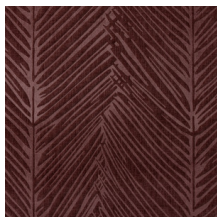

PALMA

Collection Yala

Story behind the collection

Experience the tropical beauty of nature in this tingling 3D collection.

Technical specifications

Reference	<u>43032</u> • Bark
Product category	Couture
Composition	3D textile wallcovering on non-woven backing
Description	Relief wallcovering with a three-dimensional effect with a chenille fabric finish
Dimensions	Width 123 cm (48.42"), sold by the linear metre/yard
Pattern repeat	Free match 0 cm (0.00")
Remark	Stain repellent, positive acoustic effect
Adhesive	Arte Clearpro or a good quality dispersion adhesive
How to paste	Paste the wall
Light resistance	Good lightfastness
How to remove	Strippable
Fire retardant EU	C-s2, d0
Fire retardant US	Class A
Maintenance	Spongeable during hanging (dab away damp glue)

Colourways (5)

43030

43031

43032

43033

43034

View

← 123 cm (48.43") →