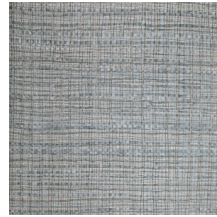

Technical specifications

Reference	<u>46300</u>
Composition	Wallpaper on non-woven backing
Dimensions	Rolls of 10.05 m x 0.53 m (11 yds x 20.87")
Pattern repeat	Straight match 64 cm (25.20")
Adhesive	Arte Clearpro or a good quality dispersion adhesive
How to paste	Paste the wall
Light resistance	Good lightfastness
How to remove	Strippable
Maintenance	Washable

Colourways (10)

46300

46301

46302

46303

46304

46305

46306