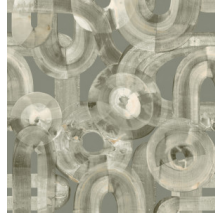

Technical specifications

Reference	<u>46316</u>
Composition	Wallpaper on non-woven backing
Dimensions	Rolls of 10.05 m x 0.53 m (11 yds x 20.87")
Pattern repeat	Straight match 64 cm (25.20")
Adhesive	Arte Clearpro or a good quality dispersion adhesive
How to paste	Paste the wall
Light resistance	Good lightfastness
How to remove	Strippable
Maintenance	Washable

Colourways (6)

46316

46317

46318

46319

46320

46321

More info? [Click here](#)