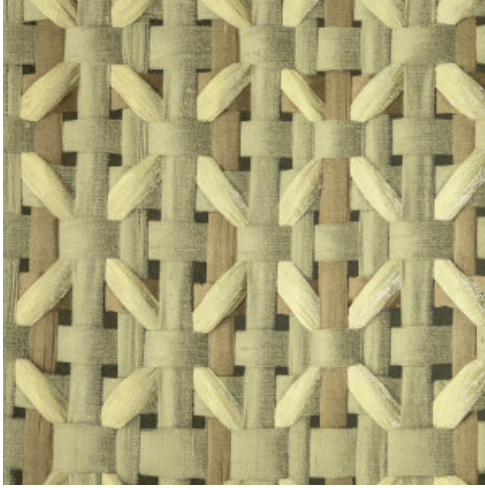

Colourways (3)

46322