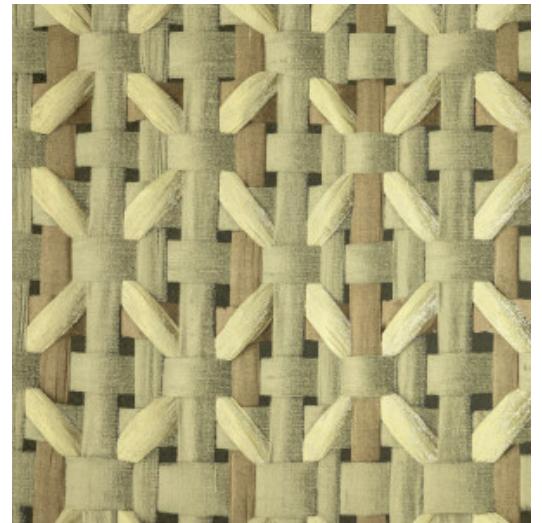

Raw Silk

Collection Liaison

Story behind the collection

Liaison is an artistic collection designed by young designers from Berlin, Barcelona, and Madrid. Together, they have created a swirling world full of bold and striking prints.

Technical specifications

Reference	<u>46322</u>
Composition	Wallpaper on non-woven backing
Dimensions	Rolls of 10.05 m x 0.53 m (11 yds x 20.87")
Pattern repeat	Straight match 64 cm (25.20")
Adhesive	Arte Clearpro or a good quality dispersion adhesive
How to paste	Paste the wall
Light resistance	Good lightfastness
How to remove	Strippable
Maintenance	Washable