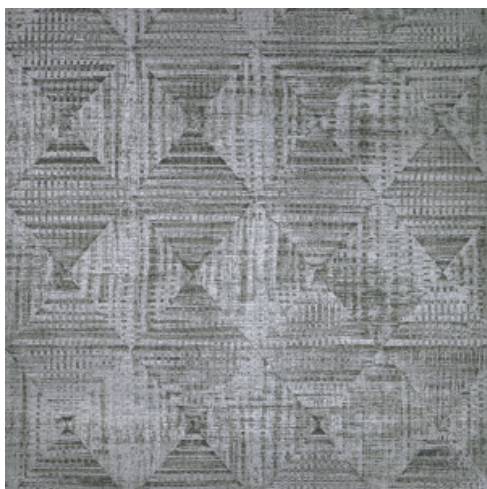

Colourways (4)

46325

46326

46327

46328

More info? [Click here](#)

Order samples, calculate quantities, view instructional videos, download technical information and more:
www.arte-international.com