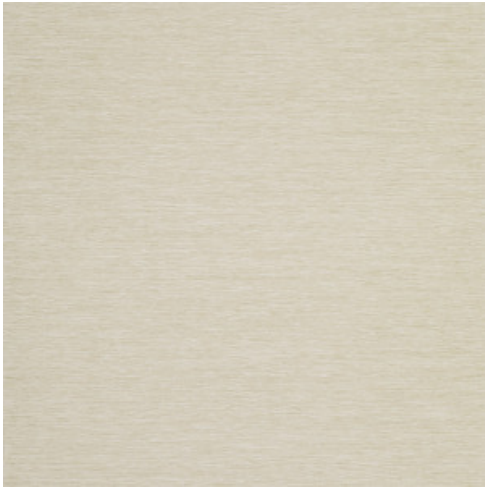

46332

More info? [Click here](#)

Order samples, calculate quantities, view instructional videos, download technical information and more:
www.arte-international.com