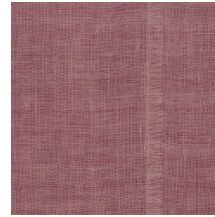

Technical specifications

Reference	<u>46552</u> • Ocean
Product category	Couture
Composition	Natural wallcovering on non-woven backing
Description	Wallcovering made of handwoven and coloured jute
Dimensions	Width 91.44 cm (36.00"), sold by the linear metre/yard
Pattern repeat	Free match 0 cm (0.00")
Remark	The jute obtains an excellent colour fastness thanks to a special treatment
Adhesive	Arte Clearpro or a good quality dispersion adhesive
How to paste	Paste the wall
Light resistance	Good lightfastness
How to remove	Strippable
Fire retardant EU	B-s1, d0
Fire retardant US	Class A
Maintenance	Spongeable during hanging (dab away damp glue)

Colourways (13)

46550

46551

46552

46553

46554

46555

46556