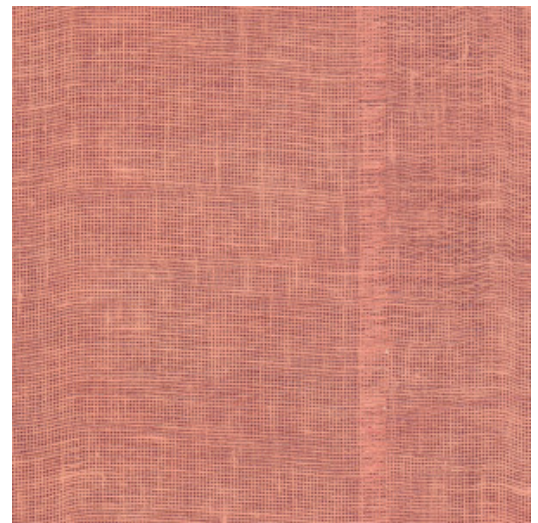

UNO

Collection Insero

Story behind the collection

A handmade wallcovering collection, using jute. It slots perfectly into rustic interiors, yet also contrasts exceedingly well with an interior packed with lovely, sleek elements.

Technical specifications

Reference	<u>46557</u>
Product category	Couture
Composition	Natural wallcovering on non-woven backing
Description	Wallcovering made of handwoven and coloured jute
Dimensions	Width 91.44 cm (36.00"), sold by the linear metre/yard
Pattern repeat	Free match 0 cm (0.00")
Remark	The jute obtains an excellent colour fastness thanks to a special treatment
Adhesive	Arte Clearpro or a good quality dispersion adhesive
How to paste	Paste the wall
Light resistance	Good lightfastness
How to remove	Strippable
Fire retardant EU	B-s1, d0
Fire retardant US	Class A
Maintenance	Spongeable during hanging (dab away damp glue)

Colourways (13)

46550

46551

46552

46553

46554

46555

46556