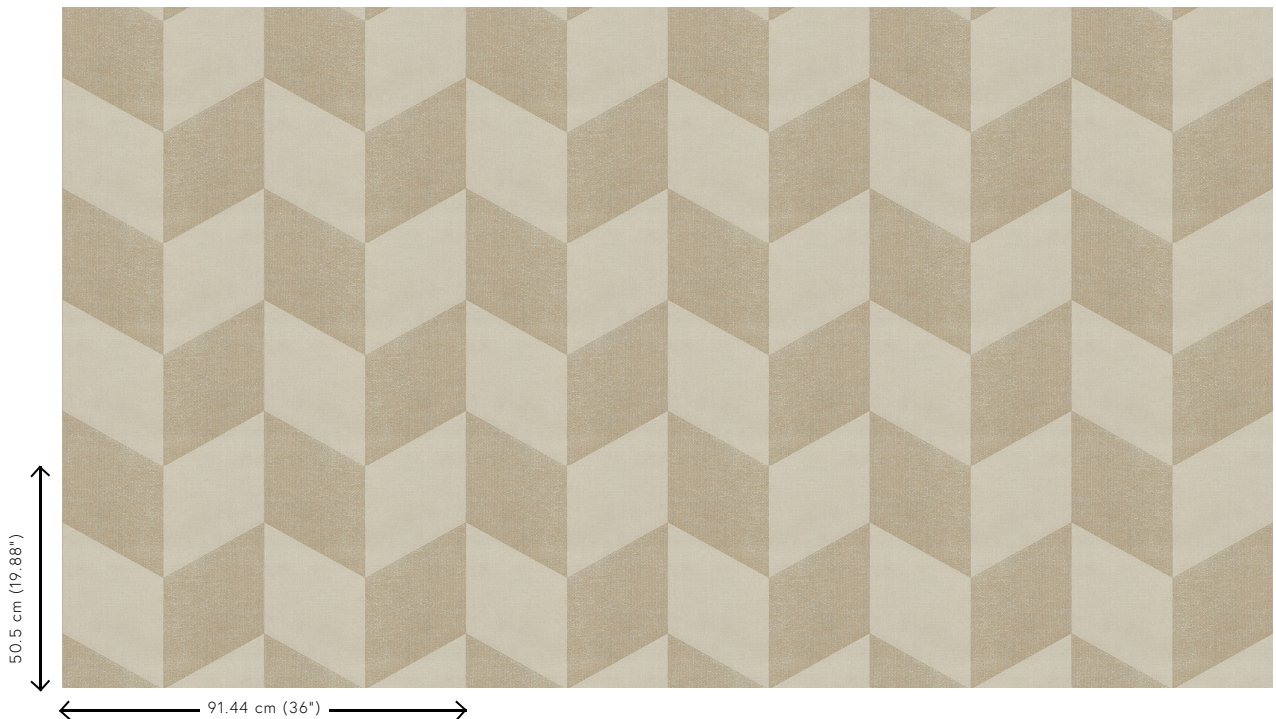

Colourways (4)

46600

46601

46602

46603

View

More info? [Click here](#)

Order samples, calculate quantities, view instructional videos, download technical information and more:
www.arte-international.com

ARTE®

wallcoverings for the ultimate in refinement