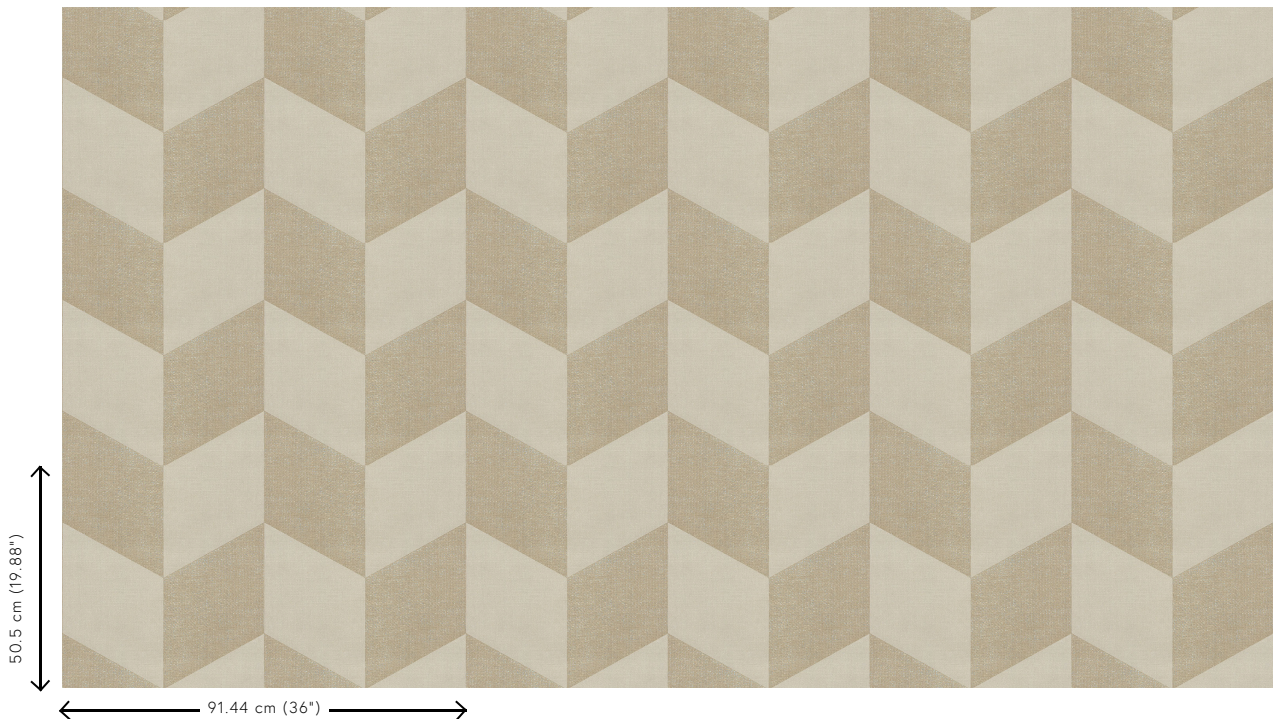

DIAGONAL

Collection Insero

Story behind the collection

A handmade wallcovering collection, using jute. It slots perfectly into rustic interiors, yet also contrasts exceedingly well with an interior packed with lovely, sleek elements.

Technical specifications

Reference	<u>46601</u>
Product category	Couture
Composition	Natural wallcovering on non-woven backing
Description	Wallcovering made of handwoven and coloured jute
Dimensions	Width 91.44 cm (36.00"), sold by the linear metre/yard
Pattern repeat	Straight match 50.5 cm (19.88")
Remark	The jute obtains an excellent colour fastness thanks to a special treatment
Adhesive	Arte Clearpro or a good quality dispersion adhesive
How to paste	Paste the wall
Light resistance	Good lightfastness
How to remove	Strippable
Fire retardant EU	B-s1, d0
Fire retardant US	Class A
Maintenance	Spongeable during hanging (dab away damp glue)

Colourways (4)

46600

46601

46602

46603

View

More info? [Click here](#)

Order samples, calculate quantities, view instructional videos, download technical information and more:
www.arte-international.com