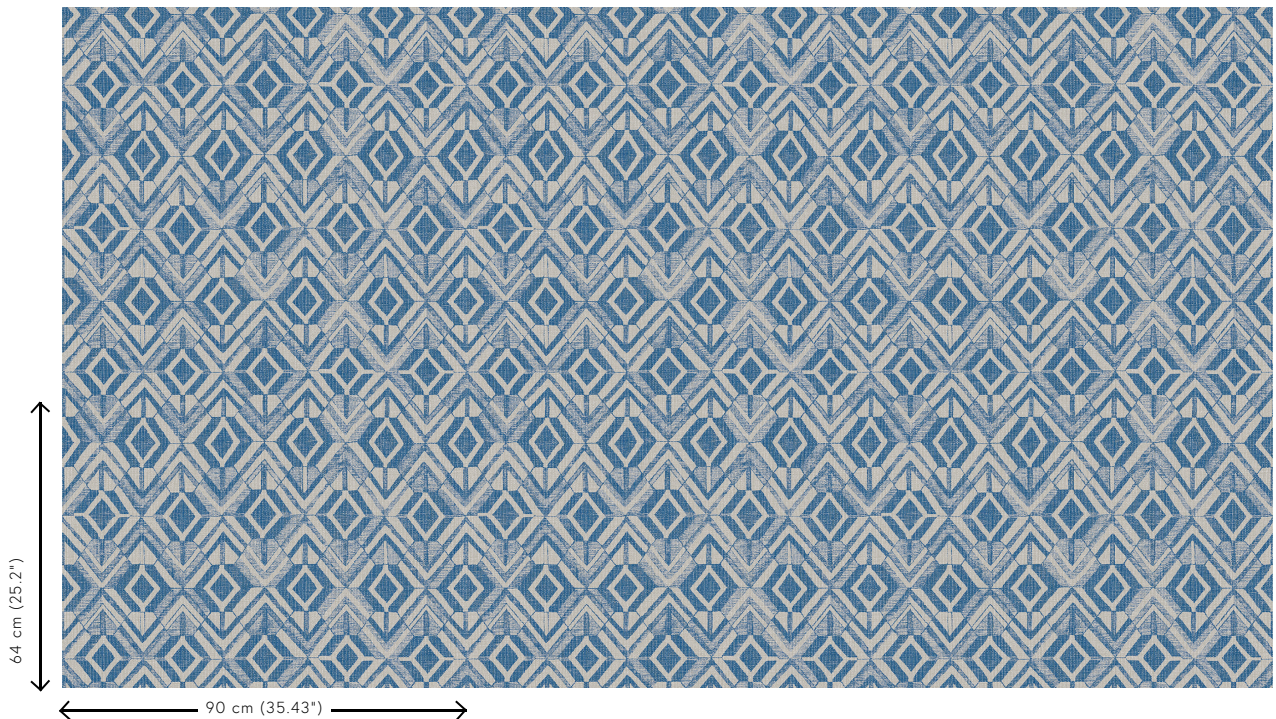

Technical specifications

Reference	<u>47520</u>
Product category	Exquisite
Composition	Non-woven wallcovering
Description	Non-woven wallcovering inspired by textures and patterns from the textile industry, combined with a patchwork of jute
Dimensions	Width 90 cm (35.43"), sold by the linear metre/yard
Pattern repeat	Straight match 64 cm (25.20")
Adhesive	Arte Clearpro or a good quality dispersion adhesive
How to paste	Paste the wall
Light resistance	Good lightfastness
How to remove	Strippable
Fire retardant EU	B-s1, d0
Fire retardant US	Class A
Maintenance	Washable

Colourways (6)

47520

47521

47522

47523

47524

47525

View