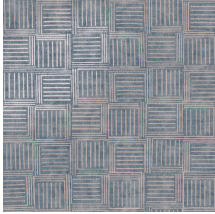

## Technical specifications

Reference	<u>47530</u>
Product category	Exquisite
Composition	Non-woven wallcovering
Description	Non-woven wallcovering inspired by textures and patterns from the textile industry, combined with a patchwork of jute
Dimensions	Width 90 cm (35.43"), sold by the linear metre/yard
Pattern repeat	Straight match 21.33 cm (8.40")
Adhesive	Arte Clearpro or a good quality dispersion adhesive
How to paste	Paste the wall
Light resistance	Good lightfastness
How to remove	Strippable
Fire retardant EU	B-s1, d0
Fire retardant US	Class A
Maintenance	Washable

## Colourways (5)

47530

47531

47532

47533

47534