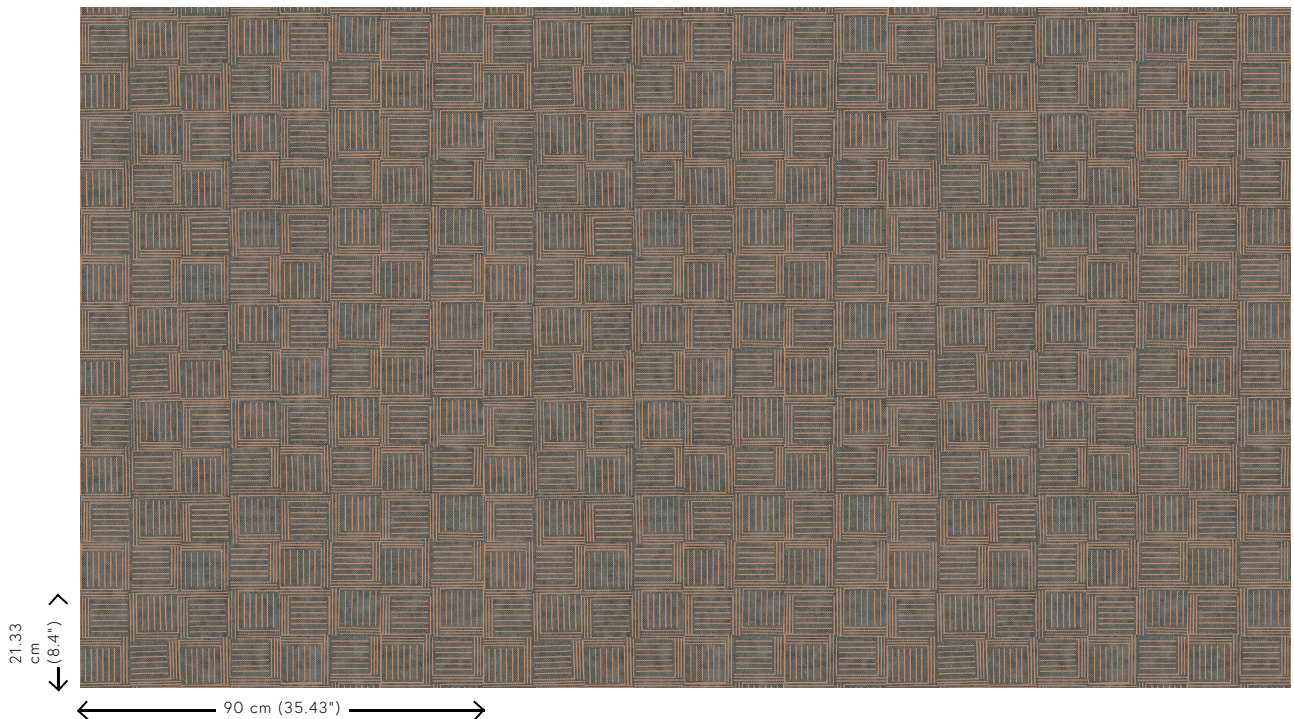

Colourways (5)

47530

47531

47532

47533

47534

View

More info? [Click here](#)

Order samples, calculate quantities, view instructional videos, download technical information and more:
www.arte-international.com

ARTE®

wallcoverings for the ultimate in refinement