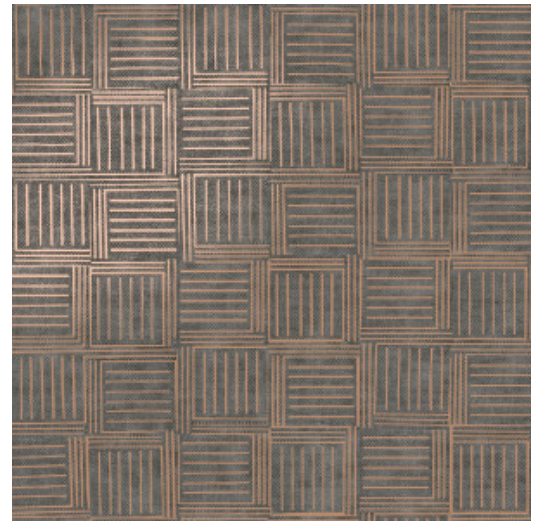

# CONTOUR

Collection Revera

## Story behind the collection

Fashion and interior design are closely related. Both style worlds respond to the changing times and influence each other in something of a pendulum movement. Influences of interior and design brands appear in the fashion world and vice versa. With Revera, we highlight those close ties: classic textile patterns are given a modern twist with foil, flock or real textile in this new collection of wallcoverings.

## Technical specifications

Reference	<u>47530</u>
Product category	Exquisite
Composition	Non-woven wallcovering
Description	Non-woven wallcovering inspired by textures and patterns from the textile industry, combined with a patchwork of jute
Dimensions	Width 90 cm (35.43"), sold by the linear metre/yard
Pattern repeat	Straight match 21.33 cm (8.40")
Adhesive	Arte Clearpro or a good quality dispersion adhesive
How to paste	Paste the wall
Light resistance	Good lightfastness
How to remove	Strippable
Fire retardant EU	B-s1, d0
Fire retardant US	Class A
Maintenance	Washable

## Colourways (5)

47530

47531

47532

47533

47534