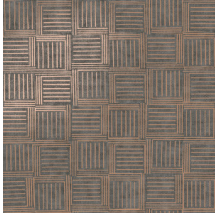

## Story behind the collection

Fashion and interior design are closely related. Both style worlds respond to the changing times and influence each other in something of a pendulum movement. Influences of interior and design brands appear in the fashion world and vice versa. With Revera, we highlight those close ties: classic textile patterns are given a modern twist with foil, flock or real textile in this new collection of wallcoverings.

## Technical specifications

Reference	<u>47530</u>
Product category	Exquisite
Composition	Non-woven wallcovering
Description	Non-woven wallcovering inspired by textures and patterns from the textile industry, combined with a patchwork of jute
Dimensions	Width 90 cm (35.43"), sold by the linear metre/yard
Pattern repeat	Straight match 21.33 cm (8.40")
Adhesive	Arte Clearpro or a good quality dispersion adhesive
How to paste	Paste the wall
Light resistance	Good lightfastness
How to remove	Strippable
Fire retardant EU	B-s1, d0
Fire retardant US	Class A
Maintenance	Washable

## Colourways (5)

47530

47531

47532

47533

47534