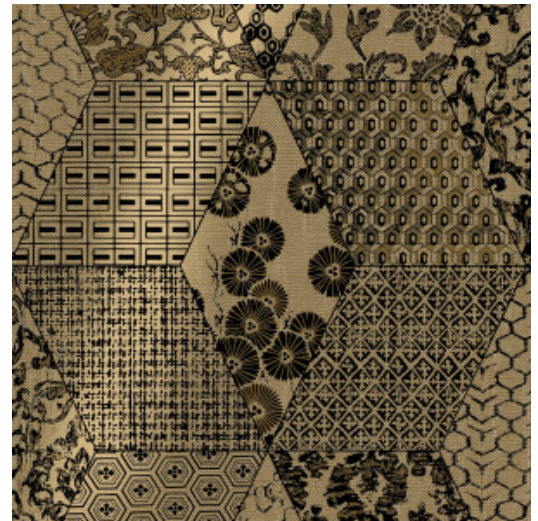

PATCH

Collection Revera

Story behind the collection

Fashion and interior design are closely related. Both style worlds respond to the changing times and influence each other in something of a pendulum movement. Influences of interior and design brands appear in the fashion world and vice versa. With Revera, we highlight those close ties: classic textile patterns are given a modern twist with foil, flock or real textile in this new collection of wallcoverings.

Technical specifications

Reference	<u>47560</u>
Product category	Exquisite
Composition	Non-woven wallcovering
Description	Non-woven wallcovering inspired by textures and patterns from the textile industry, combined with a patchwork of jute
Dimensions	Width 90 cm (35.43"), sold by the linear metre/yard
Pattern repeat	Drop match 128/64 cm (50.39"/25.20")
Adhesive	Arte Clearpro or a good quality dispersion adhesive
How to paste	Paste the wall
Light resistance	Good lightfastness
How to remove	Strippable
Fire retardant EU	B-s1, d0
Fire retardant US	Class A
Maintenance	Washable