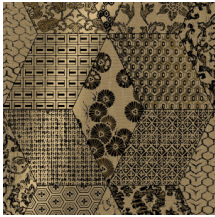

Colourways (3)

47560