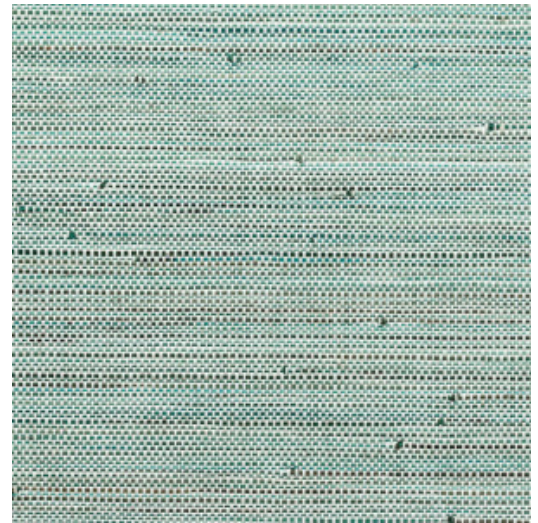

# INFINI

Collection Les Forêts

## Technical specifications

Reference	<u>48020</u> • Teal
Product category	Exquisite
Composition	Natural wallcovering on non-woven backing
Description	A combination of paper thread and banana leaf woven and dyed by hand
Dimensions	Width 91.44 cm (36.00"), sold by the linear metre/yard
Pattern repeat	Free match 0 cm (0.00")
Adhesive	Arte Clearpro or a good quality dispersion adhesive
How to paste	Paste the wall
Light resistance	Good lightfastness
How to remove	Strippable
Fire retardant EU	B-s1, d0
Fire retardant US	Class A
Maintenance	Washable