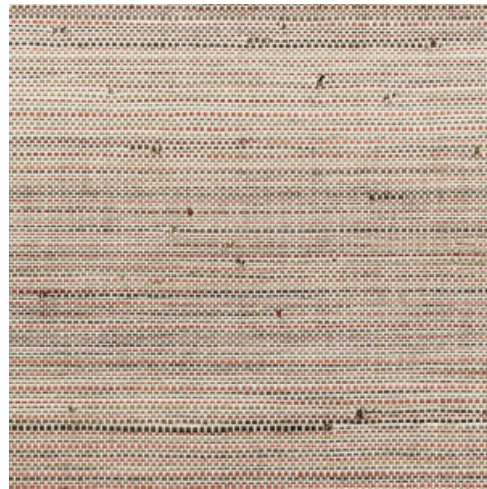

## Technical specifications

Reference	<u>48020</u> • Teal
Product category	Exquisite
Composition	Natural wallcovering on non-woven backing
Description	A combination of paper thread and banana leaf woven and dyed by hand
Dimensions	Width 91.44 cm (36.00"), sold by the linear metre/yard
Pattern repeat	Free match 0 cm (0.00")
Adhesive	Arte Clearpro or a good quality dispersion adhesive
How to paste	Paste the wall
Light resistance	Good lightfastness
How to remove	Strippable
Fire retardant EU	B-s1, d0
Fire retardant US	Class A
Maintenance	Washable

## Colourways (4)

48020

48021

48022

48023

More info? [Click here](#)

Order samples, calculate quantities, view instructional videos, download technical information and more:  
[www.arte-international.com](http://www.arte-international.com)