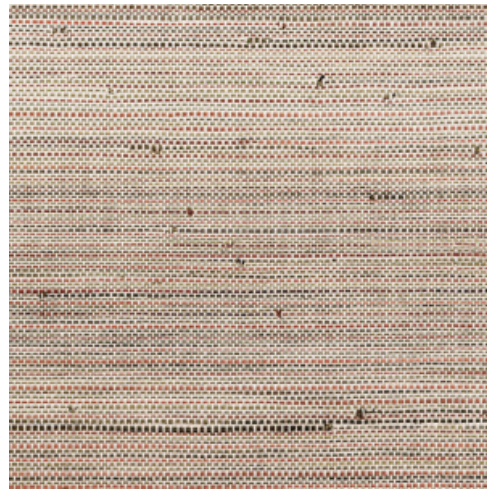

## Story behind the collection

Arte has always had a predilection for unusual materials, with the brand's designers creating superb wallcoverings from many unique materials they find around the world. Designs with natural materials are a mainstay of its collections. Raffia, sisal, mica and banana bark are just a few of the stunning natural products Arte uses for its amazingly diverse range of natural wallcoverings. This collection is a homage to the beauty of these products.

## Technical specifications

Reference	<u>48020A</u> • Teal
Product category	Exquisite
Composition	Natural wallcovering on non-woven backing
Description	A combination of paper thread and banana leaf woven and dyed by hand
Dimensions	Width 91.44 cm (36.00"), sold by the linear metre/yard
Pattern repeat	Free match 0 cm (0.00")
Adhesive	Arte Clearpro or a good quality dispersion adhesive
How to paste	Paste the wall
Light resistance	Good lightfastness
How to remove	Strippable
Fire retardant EU	B-s1, d0
Fire retardant US	Class A
Maintenance	Washable

## Colourways (4)

48020A

48021A

48022A

48023A

More info? [Click here](#)

Order samples, calculate quantities, view instructional videos, download technical information and more:  
[www.arte-international.com](http://www.arte-international.com)