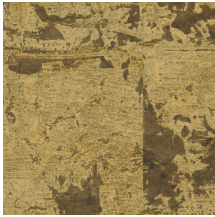

Technical specifications

| | |
|-------------------|---|
| Reference | <u>48041</u> • White Patina |
| Product category | Exquisite |
| Composition | Natural wallcovering on non-woven backing |
| Description | Large block pattern with a thin layer of cork and a subtle metallic sheen |
| Dimensions | Width 90 cm (35.43"), sold by the linear metre/yard |
| Pattern repeat | Drop match 64/32 cm (25.20"/12.60") |
| Adhesive | Arte Clearpro or a good quality dispersion adhesive |
| How to paste | Paste the wall |
| Light resistance | Good lightfastness |
| How to remove | Strippable |
| Fire retardant EU | B-s1, d0 |
| Fire retardant US | Class A |
| Maintenance | Spongeable during hanging (dab away damp glue) |

Colourways (7)

48040

48041

48042

48043

48044

48045

48046