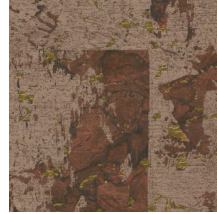

## Technical specifications

Reference	<b>48041</b> • White Patina
Product category	Exquisite
Composition	Natural wallcovering on non-woven backing
Description	Large block pattern with a thin layer of cork and a subtle metallic sheen
Dimensions	Width 90 cm (35.43"), sold by the linear metre/yard
Pattern repeat	Drop match 64/32 cm (25.20"/12.60")
Adhesive	Arte Clearpro or a good quality dispersion adhesive
How to paste	Paste the wall
Light resistance	Good lightfastness
How to remove	Strippable
Fire retardant EU	B-s1, d0
Fire retardant US	Class A
Maintenance	Spongeable during hanging (dab away damp glue)

## Colourways (7)

48040

48041

48042

48043

48044

48045

48046