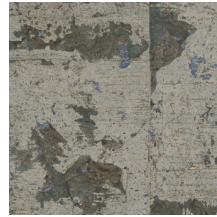

Technical specifications

| | |
|-------------------|---|
| Reference | <u>48041</u> • White Patina |
| Product category | Exquisite |
| Composition | Natural wallcovering on non-woven backing |
| Description | Large block pattern with a thin layer of cork and a subtle metallic sheen |
| Dimensions | Width 90 cm (35.43"), sold by the linear metre/yard |
| Pattern repeat | Drop match 64/32 cm (25.20"/12.60") |
| Adhesive | Arte Clearpro or a good quality dispersion adhesive |
| How to paste | Paste the wall |
| Light resistance | Good lightfastness |
| How to remove | Strippable |
| Fire retardant EU | B-s1, d0 |
| Fire retardant US | Class A |
| Maintenance | Spongeable during hanging (dab away damp glue) |

Colourways (7)

48040

48041

48042

48043

48044

48045

48046