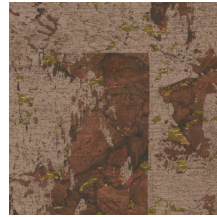

Technical specifications

| | |
|-------------------|---|
| Reference | <u>48041</u> • White Patina |
| Product category | Exquisite |
| Composition | Natural wallcovering on non-woven backing |
| Description | Large block pattern with a thin layer of cork and a subtle metallic sheen |
| Dimensions | Width 90 cm (35.43"), sold by the linear metre/yard |
| Pattern repeat | Drop match 64/32 cm (25.20"/12.60") |
| Adhesive | Arte Clearpro or a good quality dispersion adhesive |
| How to paste | Paste the wall |
| Light resistance | Good lightfastness |
| How to remove | Strippable |
| Fire retardant EU | B-s1, d0 |
| Fire retardant US | Class A |
| Maintenance | Spongeable during hanging (dab away damp glue) |

Colourways (7)

48040

48041

48042

48043

48044

48045

48046