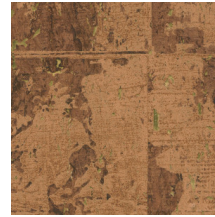

Technical specifications

| | |
|-------------------|---|
| Reference | <u>48041</u> • White Patina |
| Product category | Exquisite |
| Composition | Natural wallcovering on non-woven backing |
| Description | Large block pattern with a thin layer of cork and a subtle metallic sheen |
| Dimensions | Width 90 cm (35.43"), sold by the linear metre/yard |
| Pattern repeat | Drop match 64/32 cm (25.20"/12.60") |
| Adhesive | Arte Clearpro or a good quality dispersion adhesive |
| How to paste | Paste the wall |
| Light resistance | Good lightfastness |
| How to remove | Strippable |
| Fire retardant EU | B-s1, d0 |
| Fire retardant US | Class A |
| Maintenance | Spongeable during hanging (dab away damp glue) |

Colourways (7)

48040

48041

48042

48043

48044

48045

48046