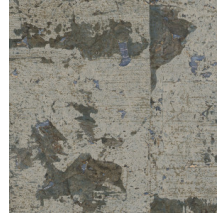

## Technical specifications

Reference	<b>48041</b> • White Patina
Product category	Exquisite
Composition	Natural wallcovering on non-woven backing
Description	Large block pattern with a thin layer of cork and a subtle metallic sheen
Dimensions	Width 90 cm (35.43"), sold by the linear metre/yard
Pattern repeat	Drop match 64/32 cm (25.20"/12.60")
Adhesive	Arte Clearpro or a good quality dispersion adhesive
How to paste	Paste the wall
Light resistance	Good lightfastness
How to remove	Strippable
Fire retardant EU	B-s1, d0
Fire retardant US	Class A
Maintenance	Spongeable during hanging (dab away damp glue)

## Colourways (7)

48040

48041

48042

48043

48044

48045

48046