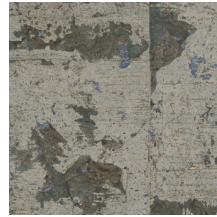

Technical specifications

Reference	<u>48043</u> • Rust
Product category	Exquisite
Composition	Natural wallcovering on non-woven backing
Description	Large block pattern with a thin layer of cork and a subtle metallic sheen
Dimensions	Width 90 cm (35.43"), sold by the linear metre/yard
Pattern repeat	Drop match 64/32 cm (25.20"/12.60")
Adhesive	Arte Clearpro or a good quality dispersion adhesive
How to paste	Paste the wall
Light resistance	Good lightfastness
How to remove	Strippable
Fire retardant EU	B-s1, d0
Fire retardant US	Class A
Maintenance	Spongeable during hanging (dab away damp glue)

Colourways (7)

48040

48041

48042

48043

48044

48045

48046