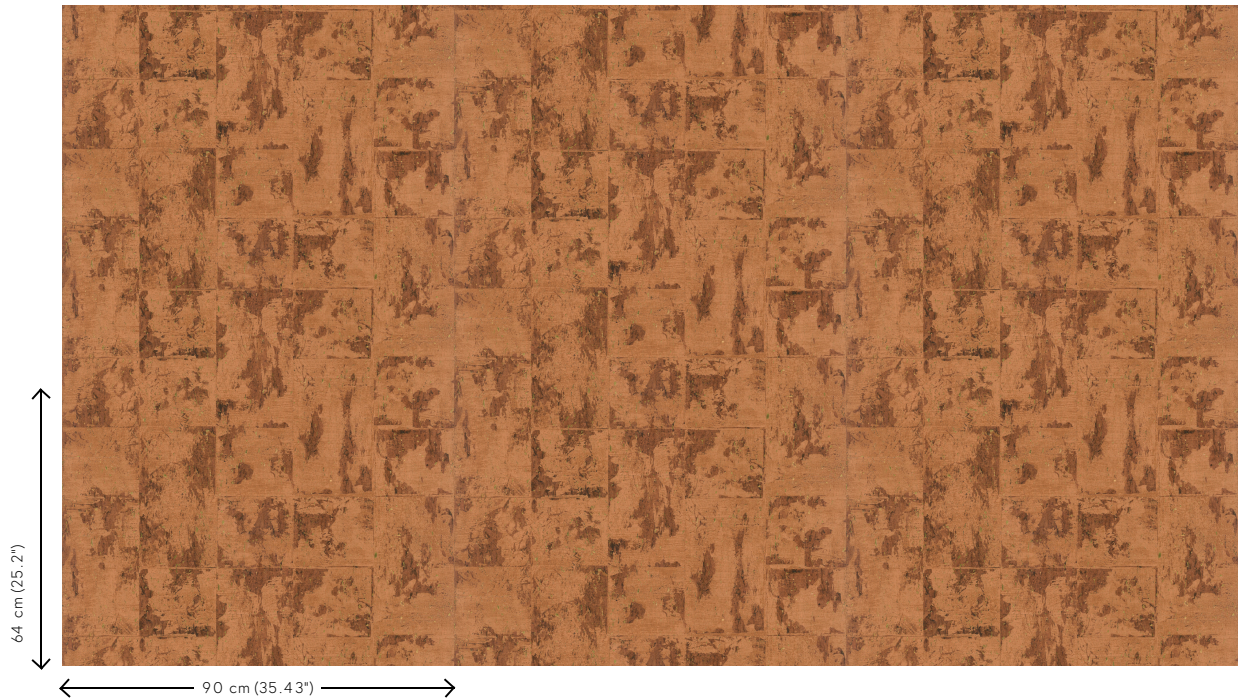

Colourways (7)

View

More info? [Click here](#)

Order samples, calculate quantities, view instructional videos, download technical information and more:
www.arte-international.com

ARTE®

wallcoverings for the ultimate in refinement