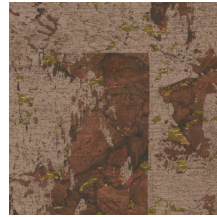

Technical specifications

Reference	<u>48043</u> • Rust
Product category	Exquisite
Composition	Natural wallcovering on non-woven backing
Description	Large block pattern with a thin layer of cork and a subtle metallic sheen
Dimensions	Width 90 cm (35.43"), sold by the linear metre/yard
Pattern repeat	Drop match 64/32 cm (25.20"/12.60")
Adhesive	Arte Clearpro or a good quality dispersion adhesive
How to paste	Paste the wall
Light resistance	Good lightfastness
How to remove	Strippable
Fire retardant EU	B-s1, d0
Fire retardant US	Class A
Maintenance	Spongeable during hanging (dab away damp glue)

Colourways (7)

48040

48041

48042

48043

48044

48045

48046