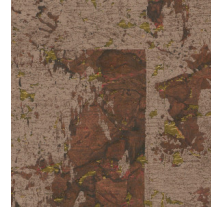

Technical specifications

Reference	48043 • Rust
Product category	Exquisite
Composition	Natural wallcovering on non-woven backing
Description	Large block pattern with a thin layer of cork and a subtle metallic sheen
Dimensions	Width 90 cm (35.43"), sold by the linear metre/yard
Pattern repeat	Drop match 64/32 cm (25.20"/12.60")
Adhesive	Arte Clearpro or a good quality dispersion adhesive
How to paste	Paste the wall
Light resistance	Good lightfastness
How to remove	Strippable
Fire rating EU	B-s1, d0
Fire rating US	Class A
Maintenance	Spongeable during hanging (dab away damp glue)

Colourways (7)

48 040

48 041

48 042

48 043

48 044

48 045

48 046