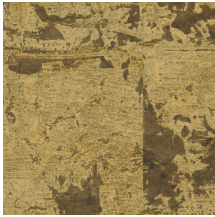

Technical specifications

Reference	<u>48043</u> • Rust
Product category	Exquisite
Composition	Natural wallcovering on non-woven backing
Description	Large block pattern with a thin layer of cork and a subtle metallic sheen
Dimensions	Width 90 cm (35.43"), sold by the linear metre/yard
Pattern repeat	Drop match 64/32 cm (25.20"/12.60")
Adhesive	Arte Clearpro or a good quality dispersion adhesive
How to paste	Paste the wall
Light resistance	Good lightfastness
How to remove	Strippable
Fire retardant EU	B-s1, d0
Fire retardant US	Class A
Maintenance	Spongeable during hanging (dab away damp glue)

Colourways (7)

48040

48041

48042

48043

48044

48045

48046