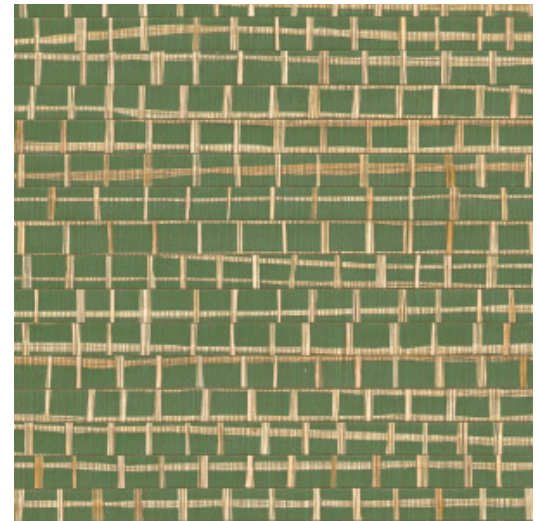

## Story behind the collection

Arte has always had a predilection for unusual materials, with the brand's designers creating superb wallcoverings from many unique materials they find around the world. Designs with natural materials are a mainstay of its collections. Raffia, sisal, mica and banana bark are just a few of the stunning natural products Arte uses for its amazingly diverse range of natural wallcoverings. This collection is a homage to the beauty of these products.

## Technical specifications

Reference	<u>48070A</u> • Palmier
Product category	Exquisite
Composition	Natural wallcovering on non-woven backing
Description	Combination of narrow and wide strips of raffia glued by hand and woven into an attractive whole
Dimensions	Width 91.44 cm (36.00"), sold by the linear metre/yard
Pattern repeat	Free match 0 cm (0.00")
Adhesive	Arte Clearpro or a good quality dispersion adhesive
How to paste	Moisten the product, paste the wall
Light resistance	Good lightfastness
How to remove	Strippable
Fire retardant EU	B-s1, d0
Fire retardant US	Class A
Maintenance	Spongeable during hanging (dab away damp glue)