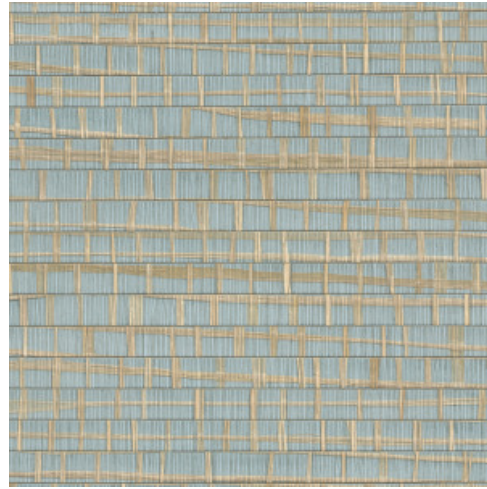

## Story behind the collection

Arte has always had a predilection for unusual materials, with the brand's designers creating superb wallcoverings from many unique materials they find around the world. Designs with natural materials are a mainstay of its collections. Raffia, sisal, mica and banana bark are just a few of the stunning natural products Arte uses for its amazingly diverse range of natural wallcoverings. This collection is a homage to the beauty of these products.

## Technical specifications

Reference	<u>48070A</u> • Palmier
Product category	Exquisite
Composition	Natural wallcovering on non-woven backing
Description	Combination of narrow and wide strips of raffia glued by hand and woven into an attractive whole
Dimensions	Width 91.44 cm (36.00"), sold by the linear metre/yard
Pattern repeat	Free match 0 cm (0.00")
Adhesive	Arte Clearpro or a good quality dispersion adhesive
How to paste	Moisten the product, paste the wall
Light resistance	Good lightfastness
How to remove	Strippable
Fire retardant EU	B-s1, d0
Fire retardant US	Class A
Maintenance	Spongeable during hanging (dab away damp glue)

## Colourways (4)

48070A

48071A

48072A

48073A

More info? [Click here](#)

Order samples, calculate quantities, view instructional videos, download technical information and more:  
[www.arte-international.com](http://www.arte-international.com)