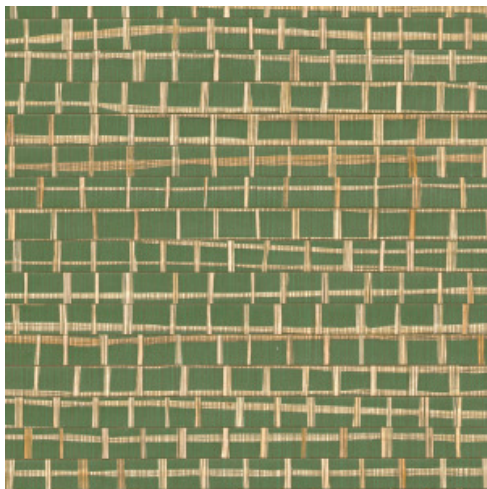

RUBAN

Collection All Naturals

Story behind the collection

Arte has always had a predilection for unusual materials, with the brand's designers creating superb wallcoverings from many unique materials they find around the world. Designs with natural materials are a mainstay of its collections. Raffia, sisal, mica and banana bark are just a few of the stunning natural products Arte uses for its amazingly diverse range of natural wallcoverings. This collection is a homage to the beauty of these products.

Technical specifications

Reference	<u>48070A</u> • Palmier
Product category	Exquisite
Composition	Natural wallcovering on non-woven backing
Description	Combination of narrow and wide strips of raffia glued by hand and woven into an attractive whole
Dimensions	Width 91.44 cm (36.00"), sold by the linear metre/yard
Pattern repeat	Free match 0 cm (0.00")
Adhesive	Arte Clearpro or a good quality dispersion adhesive
How to paste	Moisten the product, paste the wall
Light resistance	Good lightfastness
How to remove	Strippable
Fire retardant EU	B-s1, d0
Fire retardant US	Class A
Maintenance	Spongeable during hanging (dab away damp glue)

Colourways (4)

48070A

48071A

48072A

48073A

More info? [Click here](#)

Order samples, calculate quantities, view instructional videos, download technical information and more:
www.arte-international.com

ARTE®