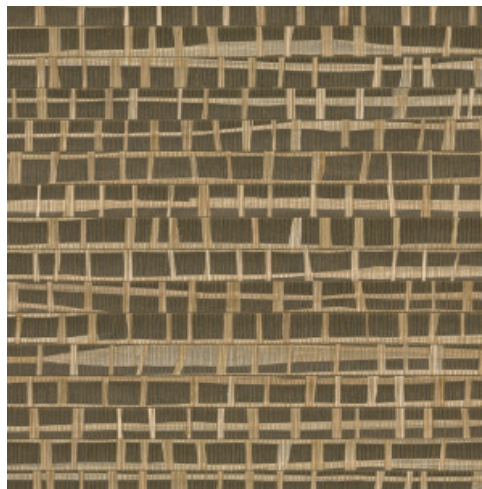

RUBAN

Collection All Naturals

Story behind the collection

Arte has always had a predilection for unusual materials, with the brand's designers creating superb wallcoverings from many unique materials they find around the world. Designs with natural materials are a mainstay of its collections. Raffia, sisal, mica and banana bark are just a few of the stunning natural products Arte uses for its amazingly diverse range of natural wallcoverings. This collection is a homage to the beauty of these products.

Technical specifications

Reference	<u>48070A</u> • Palmier
Product category	Exquisite
Composition	Natural wallcovering on non-woven backing
Description	Combination of narrow and wide strips of raffia glued by hand and woven into an attractive whole
Dimensions	Width 91.44 cm (36.00"), sold by the linear metre/yard
Pattern repeat	Free match 0 cm (0.00")
Adhesive	Arte Clearpro or a good quality dispersion adhesive
How to paste	Moisten the product, paste the wall
Light resistance	Good lightfastness
How to remove	Strippable
Fire retardant EU	B-s1, d0
Fire retardant US	Class A
Maintenance	Spongeable during hanging (dab away damp glue)

Colourways (4)

48070A

48071A

48072A

48073A

More info? [Click here](#)

Order samples, calculate quantities, view instructional videos, download technical information and more:
www.arte-international.com

ARTE®