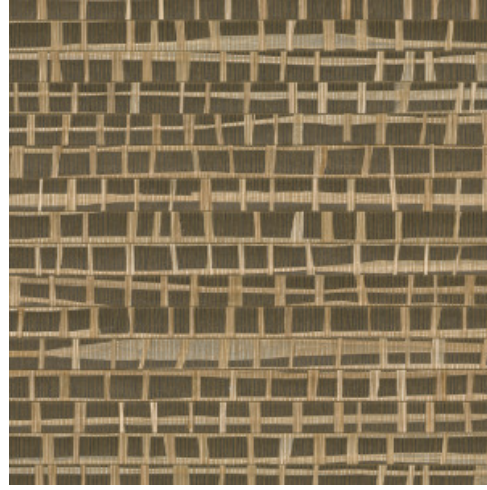

## Story behind the collection

Arte has always had a predilection for unusual materials, with the brand's designers creating superb wallcoverings from many unique materials they find around the world. Designs with natural materials are a mainstay of its collections. Raffia, sisal, mica and banana bark are just a few of the stunning natural products Arte uses for its amazingly diverse range of natural wallcoverings. This collection is a homage to the beauty of these products.

## Technical specifications

Reference	<u>48070A</u> • Palmier
Product category	Exquisite
Composition	Natural wallcovering on non-woven backing
Description	Combination of narrow and wide strips of raffia glued by hand and woven into an attractive whole
Dimensions	Width 91.44 cm (36.00"), sold by the linear metre/yard
Pattern repeat	Free match 0 cm (0.00")
Adhesive	Arte Clearpro or a good quality dispersion adhesive
How to paste	Moisten the product, paste the wall
Light resistance	Good lightfastness
How to remove	Strippable
Fire retardant EU	B-s1, d0
Fire retardant US	Class A
Maintenance	Spongeable during hanging (dab away damp glue)

## Colourways (4)

48070A

48071A

48072A

48073A

More info? [Click here](#)

Order samples, calculate quantities, view instructional videos, download technical information and more:  
[www.arte-international.com](http://www.arte-international.com)