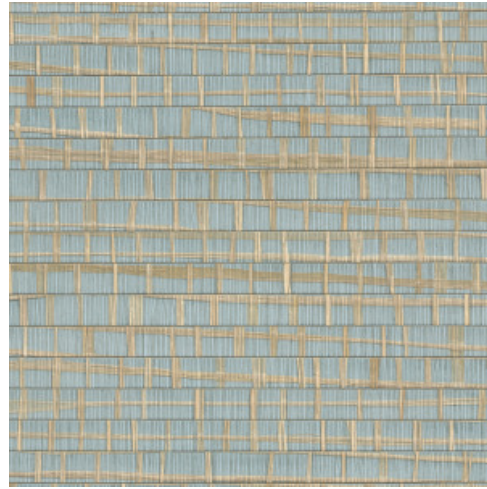

48073A

More info? [Click here](#)

Order samples, calculate quantities, view instructional videos, download technical information and more:
www.arte-international.com

ARTE®

wallcoverings for the ultimate in refinement