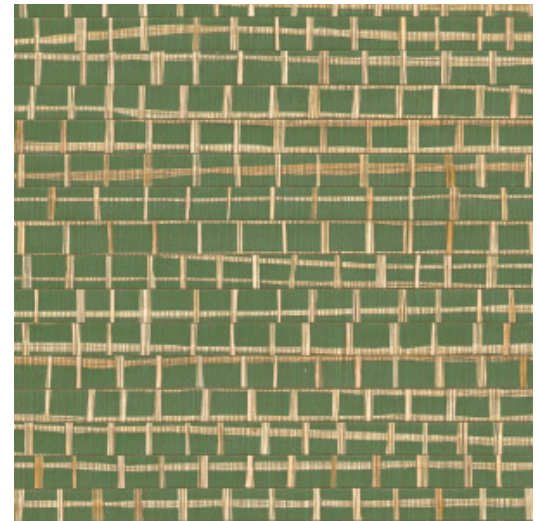

RUBAN

Collection All Naturals

Story behind the collection

Arte has always had a predilection for unusual materials, with the brand's designers creating superb wallcoverings from many unique materials they find around the world. Designs with natural materials are a mainstay of its collections. Raffia, sisal, mica and banana bark are just a few of the stunning natural products Arte uses for its amazingly diverse range of natural wallcoverings. This collection is a homage to the beauty of these products.

Technical specifications

Reference	<u>48070A</u> • Palmier
Product category	Exquisite
Composition	Natural wallcovering on non-woven backing
Description	Combination of narrow and wide strips of raffia glued by hand and woven into an attractive whole
Dimensions	Width 91.44 cm (36.00"), sold by the linear metre/yard
Pattern repeat	Free match 0 cm (0.00")
Adhesive	Arte Clearpro or a good quality dispersion adhesive
How to paste	Moisten the product, paste the wall
Light resistance	Good lightfastness
How to remove	Strippable
Fire retardant EU	B-s1, d0
Fire retardant US	Class A
Maintenance	Spongeable during hanging (dab away damp glue)

Colourways (4)

48070A

48071A

48072A

48073A

More info? [Click here](#)

Order samples, calculate quantities, view instructional videos, download technical information and more:
www.arte-international.com

ARTE®