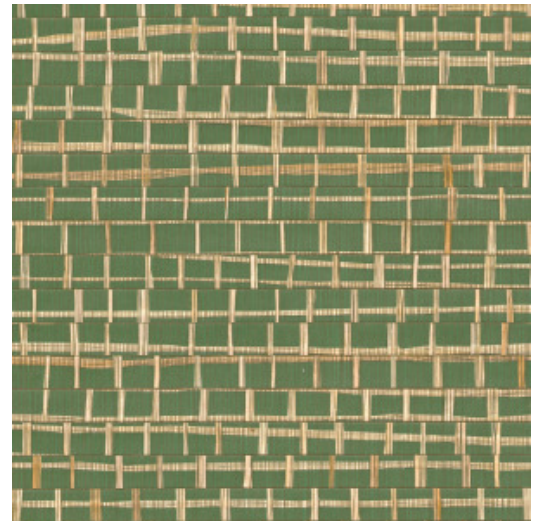

RUBAN

Collection All Naturals

Story behind the collection

Arte has always had a predilection for unusual materials, with the brand's designers creating superb wallcoverings from many unique materials they find around the world. Designs with natural materials are a mainstay of its collections. Raffia, sisal, mica and banana bark are just a few of the stunning natural products Arte uses for its amazingly diverse range of natural wallcoverings. This collection is a homage to the beauty of these products.

Technical specifications

Reference	<u>48070A</u> • Palmier
Product category	Exquisite
Composition	Natural wallcovering on non-woven backing
Description	Combination of narrow and wide strips of raffia glued by hand and woven into an attractive whole
Dimensions	Width 91.44 cm (36.00"), sold by the linear metre/yard
Pattern repeat	Free match 0 cm (0.00")
Adhesive	Arte Clearpro or a good quality dispersion adhesive
How to paste	Moisten the product, paste the wall
Light resistance	Good lightfastness
How to remove	Strippable
Fire retardant EU	B-s1, d0
Fire retardant US	Class A
Maintenance	Spongeable during hanging (dab away damp glue)

Colourways (4)

48070A

48071A

48072A

48073A

More info? [Click here](#)

Order samples, calculate quantities, view instructional videos, download technical information and more:
www.arte-international.com

ARTE®