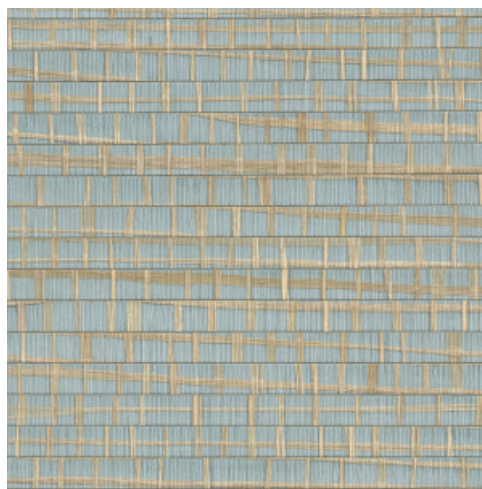

RUBAN

Collection All Naturals

Story behind the collection

Arte has always had a predilection for unusual materials, with the brand's designers creating superb wallcoverings from many unique materials they find around the world. Designs with natural materials are a mainstay of its collections. Raffia, sisal, mica and banana bark are just a few of the stunning natural products Arte uses for its amazingly diverse range of natural wallcoverings. This collection is a homage to the beauty of these products.

Technical specifications

Reference	<u>48070A</u> • Palmier
Product category	Exquisite
Composition	Natural wallcovering on non-woven backing
Description	Combination of narrow and wide strips of raffia glued by hand and woven into an attractive whole
Dimensions	Width 91.44 cm (36.00"), sold by the linear metre/yard
Pattern repeat	Free match 0 cm (0.00")
Adhesive	Arte Clearpro or a good quality dispersion adhesive
How to paste	Moisten the product, paste the wall
Light resistance	Good lightfastness
How to remove	Strippable
Fire retardant EU	B-s1, d0
Fire retardant US	Class A
Maintenance	Spongeable during hanging (dab away damp glue)

Colourways (4)

48070A

48071A

48072A

48073A

More info? [Click here](#)

Order samples, calculate quantities, view instructional videos, download technical information and more:
www.arte-international.com

ARTE®