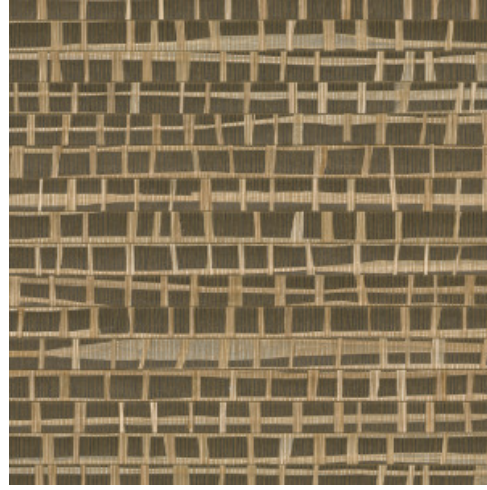

Colourways (4)

48071A

More info? [Click here](#)

Order samples, calculate quantities, view instructional videos, download technical information and more:
www.arte-international.com

ARTE®

wallcoverings for the ultimate in refinement