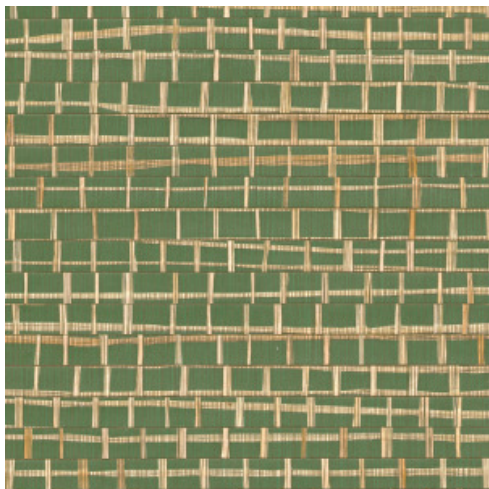

Colourways (4)

48070A