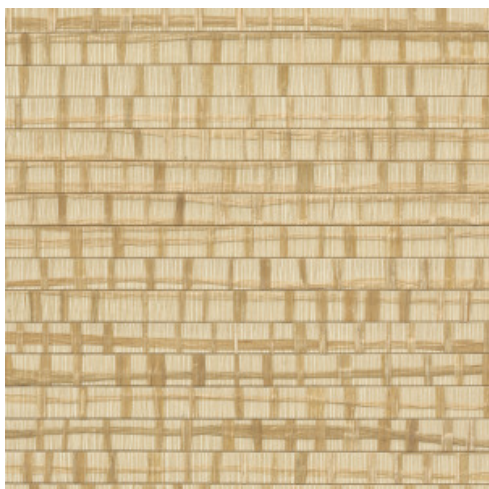

RUBAN

Collection All Naturals

Story behind the collection

Arte has always had a predilection for unusual materials, with the brand's designers creating superb wallcoverings from many unique materials they find around the world. Designs with natural materials are a mainstay of its collections. Raffia, sisal, mica and banana bark are just a few of the stunning natural products Arte uses for its amazingly diverse range of natural wallcoverings. This collection is a homage to the beauty of these products.

Technical specifications

| | |
|-------------------|--|
| Reference | <u>48071A</u> • Oak |
| Product category | Exquisite |
| Composition | Natural wallcovering on non-woven backing |
| Description | Combination of narrow and wide strips of raffia glued by hand and woven into an attractive whole |
| Dimensions | Width 91.44 cm (36.00"), sold by the linear metre/yard |
| Pattern repeat | Free match 0 cm (0.00") |
| Adhesive | Arte Clearpro or a good quality dispersion adhesive |
| How to paste | Moisten the product, paste the wall |
| Light resistance | Good lightfastness |
| How to remove | Strippable |
| Fire retardant EU | B-s1, d0 |
| Fire retardant US | Class A |
| Maintenance | Spongeable during hanging (dab away damp glue) |

Colourways (4)

48070A

48071A

48072A

48073A

More info? [Click here](#)

Order samples, calculate quantities, view instructional videos, download technical information and more:
www.arte-international.com

ARTE®