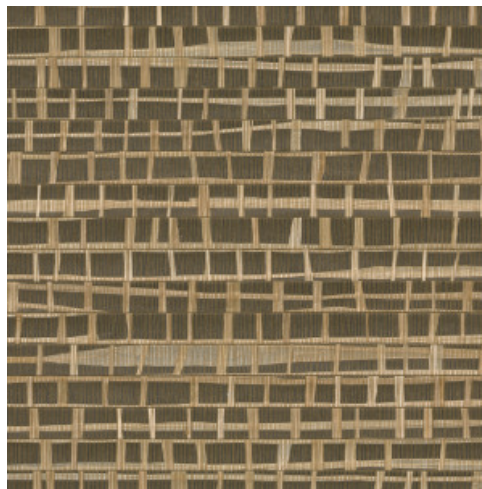

RUBAN

Collection All Naturals

Story behind the collection

Arte has always had a predilection for unusual materials, with the brand's designers creating superb wallcoverings from many unique materials they find around the world. Designs with natural materials are a mainstay of its collections. Raffia, sisal, mica and banana bark are just a few of the stunning natural products Arte uses for its amazingly diverse range of natural wallcoverings. This collection is a homage to the beauty of these products.

Technical specifications

| | |
|-------------------|--|
| Reference | <u>48071A</u> • Oak |
| Product category | Exquisite |
| Composition | Natural wallcovering on non-woven backing |
| Description | Combination of narrow and wide strips of raffia glued by hand and woven into an attractive whole |
| Dimensions | Width 91.44 cm (36.00"), sold by the linear metre/yard |
| Pattern repeat | Free match 0 cm (0.00") |
| Adhesive | Arte Clearpro or a good quality dispersion adhesive |
| How to paste | Moisten the product, paste the wall |
| Light resistance | Good lightfastness |
| How to remove | Strippable |
| Fire retardant EU | B-s1, d0 |
| Fire retardant US | Class A |
| Maintenance | Spongeable during hanging (dab away damp glue) |

Colourways (4)

48070A

48071A

48072A

48073A

More info? [Click here](#)

Order samples, calculate quantities, view instructional videos, download technical information and more:
www.arte-international.com

ARTE®