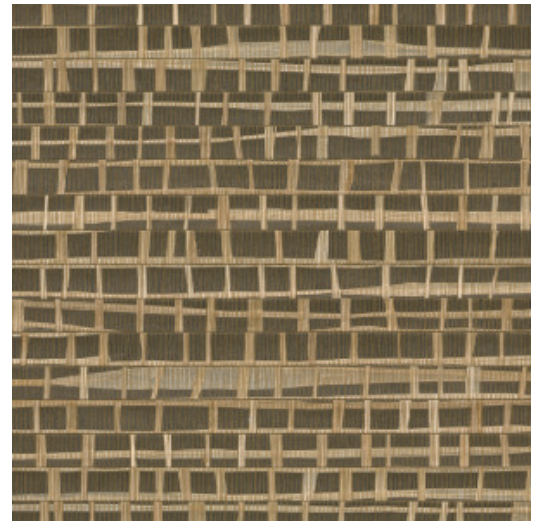

RUBAN

Collection All Naturals

Story behind the collection

Arte has always had a predilection for unusual materials, with the brand's designers creating superb wallcoverings from many unique materials they find around the world. Designs with natural materials are a mainstay of its collections. Raffia, sisal, mica and banana bark are just a few of the stunning natural products Arte uses for its amazingly diverse range of natural wallcoverings. This collection is a homage to the beauty of these products.

Technical specifications

| | |
|-------------------|--|
| Reference | <u>48071A</u> • Oak |
| Product category | Exquisite |
| Composition | Natural wallcovering on non-woven backing |
| Description | Combination of narrow and wide strips of raffia glued by hand and woven into an attractive whole |
| Dimensions | Width 91.44 cm (36.00"), sold by the linear metre/yard |
| Pattern repeat | Free match 0 cm (0.00") |
| Adhesive | Arte Clearpro or a good quality dispersion adhesive |
| How to paste | Moisten the product, paste the wall |
| Light resistance | Good lightfastness |
| How to remove | Strippable |
| Fire retardant EU | B-s1, d0 |
| Fire retardant US | Class A |
| Maintenance | Spongeable during hanging (dab away damp glue) |