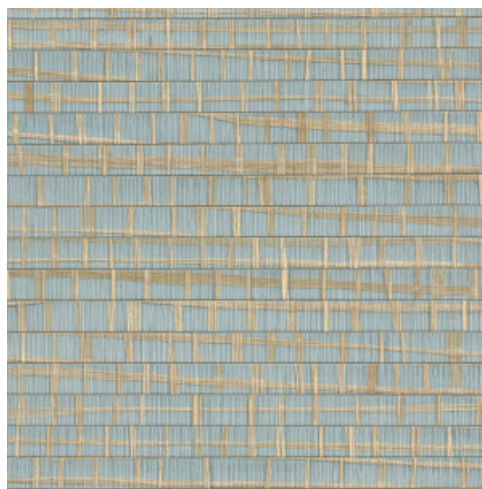

RUBAN

Collection All Naturals

Story behind the collection

Arte has always had a predilection for unusual materials, with the brand's designers creating superb wallcoverings from many unique materials they find around the world. Designs with natural materials are a mainstay of its collections. Raffia, sisal, mica and banana bark are just a few of the stunning natural products Arte uses for its amazingly diverse range of natural wallcoverings. This collection is a homage to the beauty of these products.

Technical specifications

| | |
|-------------------|--|
| Reference | <u>48071A</u> • Oak |
| Product category | Exquisite |
| Composition | Natural wallcovering on non-woven backing |
| Description | Combination of narrow and wide strips of raffia glued by hand and woven into an attractive whole |
| Dimensions | Width 91.44 cm (36.00"), sold by the linear metre/yard |
| Pattern repeat | Free match 0 cm (0.00") |
| Adhesive | Arte Clearpro or a good quality dispersion adhesive |
| How to paste | Moisten the product, paste the wall |
| Light resistance | Good lightfastness |
| How to remove | Strippable |
| Fire retardant EU | B-s1, d0 |
| Fire retardant US | Class A |
| Maintenance | Spongeable during hanging (dab away damp glue) |

Colourways (4)

48070A

48071A

48072A

48073A

More info? [Click here](#)

Order samples, calculate quantities, view instructional videos, download technical information and more:
www.arte-international.com

ARTE®