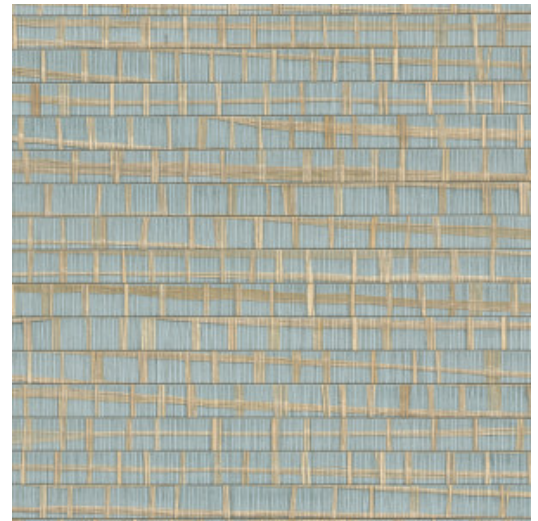

RUBAN

Collection Les Forêts

Story behind the collection

As the name of the collection suggests, Les Forêts is an ode to the mysterious atmosphere of a dense forest. Natural materials such as bark, raffia and wood, combined with forest patterns, instantly whisk you off on an imaginary walk through the woods.

Technical specifications

| | |
|-------------------|--|
| Reference | <u>48073</u> • Skylight |
| Product category | Exquisite |
| Composition | Natural wallcovering on non-woven backing |
| Description | Combination of narrow and wide strips of raffia glued by hand and woven into an attractive whole |
| Dimensions | Width 91.44 cm (36.00"), sold by the linear metre/yard |
| Pattern repeat | Free match 0 cm (0.00") |
| Adhesive | Arte Clearpro or a good quality dispersion adhesive |
| How to paste | Moisten the product, paste the wall |
| Light resistance | Good lightfastness |
| How to remove | Strippable |
| Fire retardant EU | B-s1, d0 |
| Fire retardant US | Class A |
| Maintenance | Spongeable during hanging (dab away damp glue) |