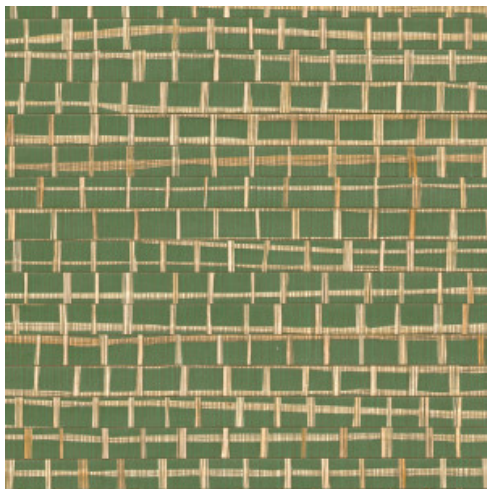

RUBAN

Collection Les Forêts

Story behind the collection

As the name of the collection suggests, Les Forêts is an ode to the mysterious atmosphere of a dense forest. Natural materials such as bark, raffia and wood, combined with forest patterns, instantly whisk you off on an imaginary walk through the woods.

Technical specifications

| | |
|-------------------|--|
| Reference | <u>48073</u> • Skylight |
| Product category | Exquisite |
| Composition | Natural wallcovering on non-woven backing |
| Description | Combination of narrow and wide strips of raffia glued by hand and woven into an attractive whole |
| Dimensions | Width 91.44 cm (36.00"), sold by the linear metre/yard |
| Pattern repeat | Free match 0 cm (0.00") |
| Adhesive | Arte Clearpro or a good quality dispersion adhesive |
| How to paste | Moisten the product, paste the wall |
| Light resistance | Good lightfastness |
| How to remove | Strippable |
| Fire retardant EU | B-s1, d0 |
| Fire retardant US | Class A |
| Maintenance | Spongeable during hanging (dab away damp glue) |

Colourways (4)

48070

48071

48072

48073

More info? [Click here](#)

Order samples, calculate quantities, view instructional videos, download technical information and more:
www.arte-international.com

ARTE®