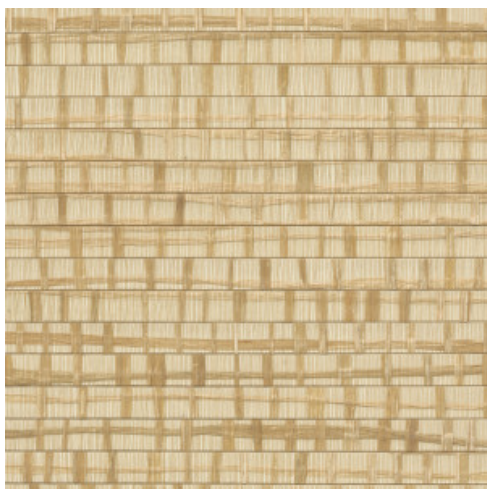

RUBAN

Collection Les Forêts

Story behind the collection

As the name of the collection suggests, Les Forêts is an ode to the mysterious atmosphere of a dense forest. Natural materials such as bark, raffia and wood, combined with forest patterns, instantly whisk you off on an imaginary walk through the woods.

Technical specifications

| | |
|-------------------|--|
| Reference | <u>48073</u> • Skylight |
| Product category | Exquisite |
| Composition | Natural wallcovering on non-woven backing |
| Description | Combination of narrow and wide strips of raffia glued by hand and woven into an attractive whole |
| Dimensions | Width 91.44 cm (36.00"), sold by the linear metre/yard |
| Pattern repeat | Free match 0 cm (0.00") |
| Adhesive | Arte Clearpro or a good quality dispersion adhesive |
| How to paste | Moisten the product, paste the wall |
| Light resistance | Good lightfastness |
| How to remove | Strippable |
| Fire retardant EU | B-s1, d0 |
| Fire retardant US | Class A |
| Maintenance | Spongeable during hanging (dab away damp glue) |

Colourways (4)

48070

48071

48072

48073

More info? [Click here](#)

Order samples, calculate quantities, view instructional videos, download technical information and more:
www.arte-international.com

ARTE®