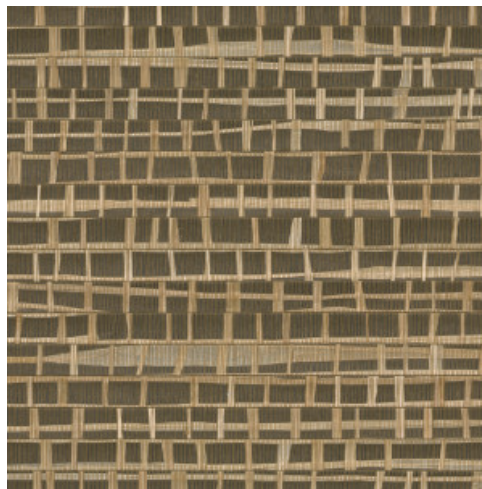

RUBAN

Collection Les Forêts

Story behind the collection

As the name of the collection suggests, Les Forêts is an ode to the mysterious atmosphere of a dense forest. Natural materials such as bark, raffia and wood, combined with forest patterns, instantly whisk you off on an imaginary walk through the woods.

Technical specifications

| | |
|-------------------|--|
| Reference | <u>48073</u> • Skylight |
| Product category | Exquisite |
| Composition | Natural wallcovering on non-woven backing |
| Description | Combination of narrow and wide strips of raffia glued by hand and woven into an attractive whole |
| Dimensions | Width 91.44 cm (36.00"), sold by the linear metre/yard |
| Pattern repeat | Free match 0 cm (0.00") |
| Adhesive | Arte Clearpro or a good quality dispersion adhesive |
| How to paste | Moisten the product, paste the wall |
| Light resistance | Good lightfastness |
| How to remove | Strippable |
| Fire retardant EU | B-s1, d0 |
| Fire retardant US | Class A |
| Maintenance | Spongeable during hanging (dab away damp glue) |

Colourways (4)

48070

48071

48072

48073

More info? [Click here](#)

Order samples, calculate quantities, view instructional videos, download technical information and more:
www.arte-international.com

ARTE®