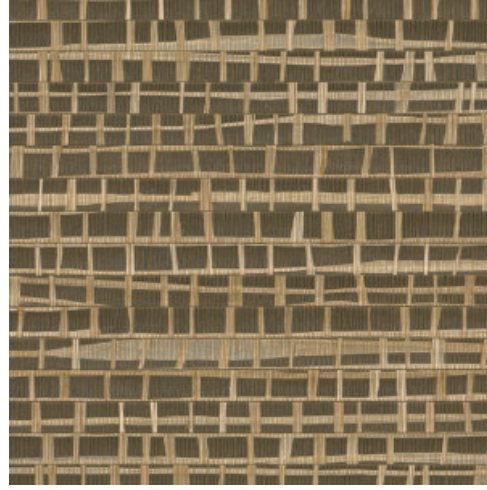

## Story behind the collection

As the name of the collection suggests, Les Forêts is an ode to the mysterious atmosphere of a dense forest. Natural materials such as bark, raffia and wood, combined with forest patterns, instantly whisk you off on an imaginary walk through the woods.

## Technical specifications

Reference	<u>48073</u> • Skylight
Product category	Exquisite
Composition	Natural wallcovering on non-woven backing
Description	Combination of narrow and wide strips of raffia glued by hand and woven into an attractive whole
Dimensions	Width 91.44 cm (36.00"), sold by the linear metre/yard
Pattern repeat	Free match 0 cm (0.00")
Adhesive	Arte Clearpro or a good quality dispersion adhesive
How to paste	Moisten the product, paste the wall
Light resistance	Good lightfastness
How to remove	Strippable
Fire retardant EU	B-s1, d0
Fire retardant US	Class A
Maintenance	Spongeable during hanging (dab away damp glue)

## Colourways (4)

48070

48071

48072

48073

More info? [Click here](#)

Order samples, calculate quantities, view instructional videos, download technical information and more:  
[www.arte-international.com](http://www.arte-international.com)