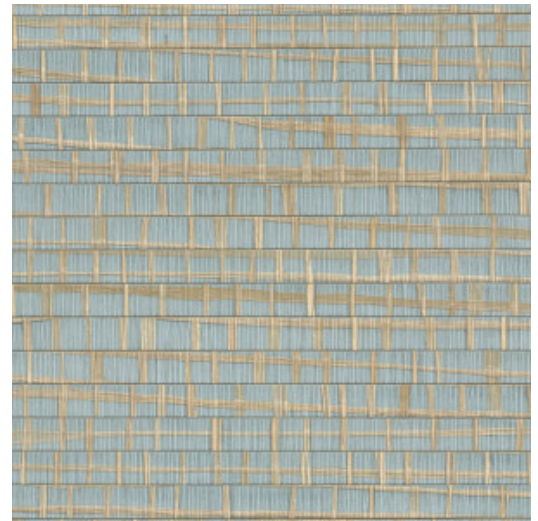

# RUBAN

Collection Les Forêts

## Story behind the collection

As the name of the collection suggests, Les Forêts is an ode to the mysterious atmosphere of a dense forest. Natural materials such as bark, raffia and wood, combined with forest patterns, instantly whisk you off on an imaginary walk through the woods.

## Technical specifications

Reference	<u>48073</u> • Skylight
Product category	Exquisite
Composition	Natural wallcovering on non-woven backing
Description	Combination of narrow and wide strips of raffia glued by hand and woven into an attractive whole
Dimensions	Width 91.44 cm (36.00"), sold by the linear metre/yard
Pattern repeat	Free match 0 cm (0.00")
Adhesive	Arte Clearpro or a good quality dispersion adhesive
How to paste	Moisten the product, paste the wall
Light resistance	Good lightfastness
How to remove	Strippable
Fire retardant EU	B-s1, d0
Fire retardant US	Class A
Maintenance	Spongeable during hanging (dab away damp glue)