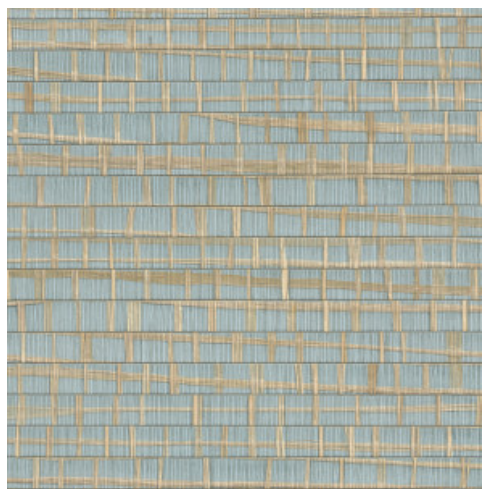

RUBAN

Collection Les Forêts

Story behind the collection

As the name of the collection suggests, Les Forêts is an ode to the mysterious atmosphere of a dense forest. Natural materials such as bark, raffia and wood, combined with forest patterns, instantly whisk you off on an imaginary walk through the woods.

Technical specifications

| | |
|-------------------|--|
| Reference | <u>48073</u> • Skylight |
| Product category | Exquisite |
| Composition | Natural wallcovering on non-woven backing |
| Description | Combination of narrow and wide strips of raffia glued by hand and woven into an attractive whole |
| Dimensions | Width 91.44 cm (36.00"), sold by the linear metre/yard |
| Pattern repeat | Free match 0 cm (0.00") |
| Adhesive | Arte Clearpro or a good quality dispersion adhesive |
| How to paste | Moisten the product, paste the wall |
| Light resistance | Good lightfastness |
| How to remove | Strippable |
| Fire retardant EU | B-s1, d0 |
| Fire retardant US | Class A |
| Maintenance | Spongeable during hanging (dab away damp glue) |

Colourways (4)

48070

48071

48072

48073

More info? [Click here](#)

Order samples, calculate quantities, view instructional videos, download technical information and more:
www.arte-international.com

ARTE®