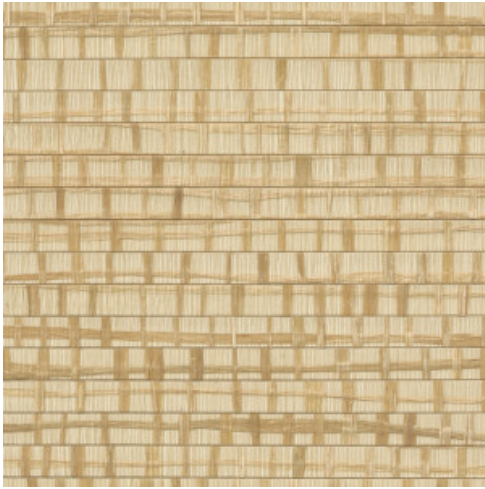

## Technical specifications

Reference	<u>48073</u> • Skylight
Product category	Exquisite
Composition	Natural wallcovering on non-woven backing
Description	Combination of narrow and wide strips of raffia glued by hand and woven into an attractive whole
Dimensions	Width 91.44 cm (36.00"), sold by the linear metre/yard
Pattern repeat	Free match 0 cm (0.00")
Adhesive	Arte Clearpro or a good quality dispersion adhesive
How to paste	Moisten the product, paste the wall
Light resistance	Good lightfastness
How to remove	Strippable
Fire retardant EU	B-s1, d0
Fire retardant US	Class A
Maintenance	Spongeable during hanging (dab away damp glue)

## Colourways (4)

48070

48071

48072

48073

More info? [Click here](#)

Order samples, calculate quantities, view instructional videos, download technical information and more:  
[www.arte-international.com](http://www.arte-international.com)