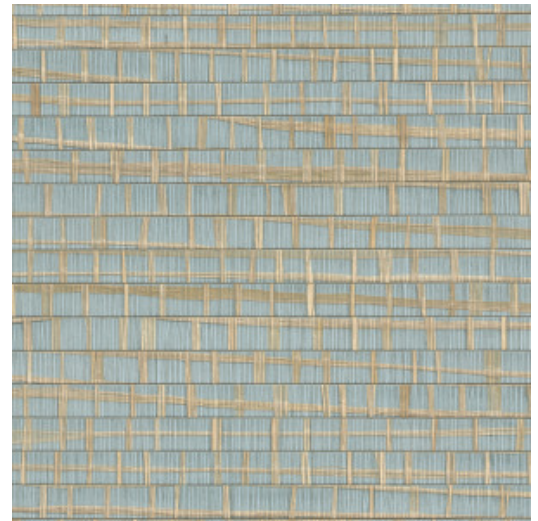

## Story behind the collection

Arte has always had a predilection for unusual materials, with the brand's designers creating superb wallcoverings from many unique materials they find around the world. Designs with natural materials are a mainstay of its collections. Raffia, sisal, mica and banana bark are just a few of the stunning natural products Arte uses for its amazingly diverse range of natural wallcoverings. This collection is a homage to the beauty of these products.

## Technical specifications

Reference	<a href="#">48073A</a> • Skylight
Product category	Exquisite
Composition	Natural wallcovering on non-woven backing
Description	Combination of narrow and wide strips of raffia glued by hand and woven into an attractive whole
Dimensions	Width 91.44 cm (36.00"), sold by the linear metre/yard
Pattern repeat	Free match 0 cm (0.00")
Adhesive	Arte Clearpro or a good quality dispersion adhesive
How to paste	Moisten the product, paste the wall
Light resistance	Good lightfastness
How to remove	Strippable
Fire retardant EU	B-s1, d0
Fire retardant US	Class A
Maintenance	Spongeable during hanging (dab away damp glue)