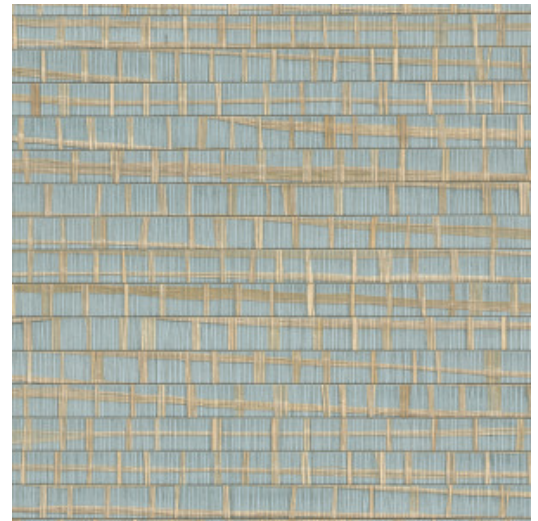

RUBAN

Collection All Naturals

Story behind the collection

Arte has always had a predilection for unusual materials, with the brand's designers creating superb wallcoverings from many unique materials they find around the world. Designs with natural materials are a mainstay of its collections. Raffia, sisal, mica and banana bark are just a few of the stunning natural products Arte uses for its amazingly diverse range of natural wallcoverings. This collection is a homage to the beauty of these products.

Technical specifications

Reference	48073A • Skylight
Product category	Exquisite
Composition	Natural wallcovering on non-woven backing
Description	Combination of narrow and wide strips of raffia glued by hand and woven into an attractive whole
Dimensions	Width 91.44 cm (36.00"), sold by the linear metre/yard
Pattern repeat	Free match 0 cm (0.00")
Adhesive	Arte Clearpro or a good quality dispersion adhesive
How to paste	Moisten the product, paste the wall
Light resistance	Good lightfastness
How to remove	Strippable
Fire retardant EU	B-s1, d0
Fire retardant US	Class A
Maintenance	Spongeable during hanging (dab away damp glue)

Colourways (4)

48070A

48071A

48072A

48073A

More info? [Click here](#)

Order samples, calculate quantities, view instructional videos, download technical information and more:
www.arte-international.com

ARTE®