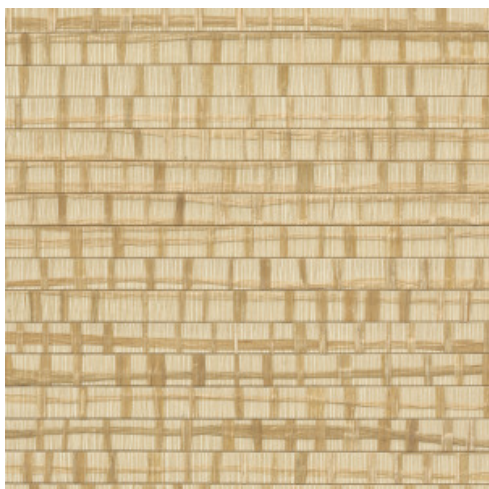

## Story behind the collection

Arte has always had a predilection for unusual materials, with the brand's designers creating superb wallcoverings from many unique materials they find around the world. Designs with natural materials are a mainstay of its collections. Raffia, sisal, mica and banana bark are just a few of the stunning natural products Arte uses for its amazingly diverse range of natural wallcoverings. This collection is a homage to the beauty of these products.

## Technical specifications

Reference	<a href="#">48073A</a> • Skylight
Product category	Exquisite
Composition	Natural wallcovering on non-woven backing
Description	Combination of narrow and wide strips of raffia glued by hand and woven into an attractive whole
Dimensions	Width 91.44 cm (36.00"), sold by the linear metre/yard
Pattern repeat	Free match 0 cm (0.00")
Adhesive	Arte Clearpro or a good quality dispersion adhesive
How to paste	Moisten the product, paste the wall
Light resistance	Good lightfastness
How to remove	Strippable
Fire retardant EU	B-s1, d0
Fire retardant US	Class A
Maintenance	Spongeable during hanging (dab away damp glue)

## Colourways (4)

48070A

48071A

48072A

48073A

More info? [Click here](#)

Order samples, calculate quantities, view instructional videos, download technical information and more:  
[www.arte-international.com](http://www.arte-international.com)