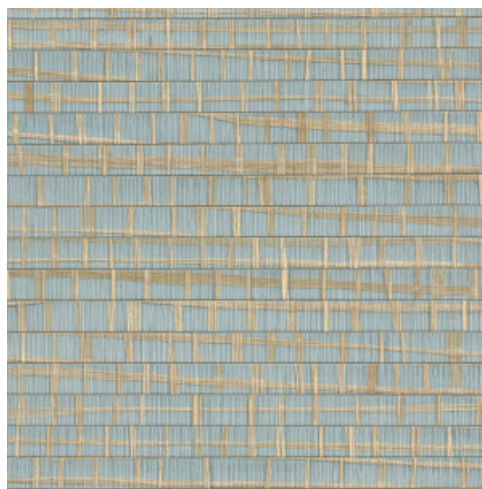

## Story behind the collection

Arte has always had a predilection for unusual materials, with the brand's designers creating superb wallcoverings from many unique materials they find around the world. Designs with natural materials are a mainstay of its collections. Raffia, sisal, mica and banana bark are just a few of the stunning natural products Arte uses for its amazingly diverse range of natural wallcoverings. This collection is a homage to the beauty of these products.

## Technical specifications

Reference	<a href="#">48073A</a> • Skylight
Product category	Exquisite
Composition	Natural wallcovering on non-woven backing
Description	Combination of narrow and wide strips of raffia glued by hand and woven into an attractive whole
Dimensions	Width 91.44 cm (36.00"), sold by the linear metre/yard
Pattern repeat	Free match 0 cm (0.00")
Adhesive	Arte Clearpro or a good quality dispersion adhesive
How to paste	Moisten the product, paste the wall
Light resistance	Good lightfastness
How to remove	Strippable
Fire retardant EU	B-s1, d0
Fire retardant US	Class A
Maintenance	Spongeable during hanging (dab away damp glue)

## Colourways (4)

48070A

48071A

48072A

48073A

More info? [Click here](#)

Order samples, calculate quantities, view instructional videos, download technical information and more:  
[www.arte-international.com](http://www.arte-international.com)