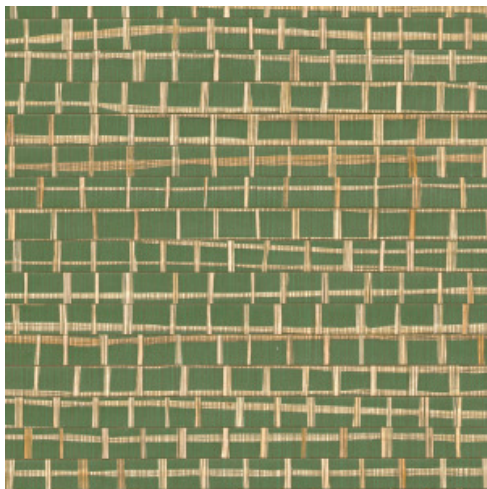

RUBAN

Collection All Naturals

Story behind the collection

Arte has always had a predilection for unusual materials, with the brand's designers creating superb wallcoverings from many unique materials they find around the world. Designs with natural materials are a mainstay of its collections. Raffia, sisal, mica and banana bark are just a few of the stunning natural products Arte uses for its amazingly diverse range of natural wallcoverings. This collection is a homage to the beauty of these products.

Technical specifications

Reference	48073A • Skylight
Product category	Exquisite
Composition	Natural wallcovering on non-woven backing
Description	Combination of narrow and wide strips of raffia glued by hand and woven into an attractive whole
Dimensions	Width 91.44 cm (36.00"), sold by the linear metre/yard
Pattern repeat	Free match 0 cm (0.00")
Adhesive	Arte Clearpro or a good quality dispersion adhesive
How to paste	Moisten the product, paste the wall
Light resistance	Good lightfastness
How to remove	Strippable
Fire retardant EU	B-s1, d0
Fire retardant US	Class A
Maintenance	Spongeable during hanging (dab away damp glue)

Colourways (4)

48070A

48071A

48072A

48073A

More info? [Click here](#)

Order samples, calculate quantities, view instructional videos, download technical information and more:
www.arte-international.com

ARTE®