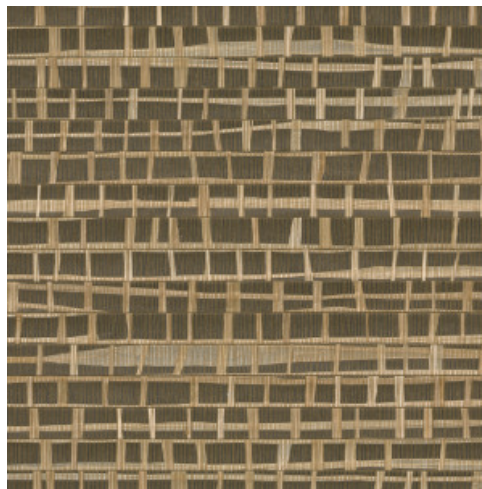

RUBAN

Collection All Naturals

Story behind the collection

Arte has always had a predilection for unusual materials, with the brand's designers creating superb wallcoverings from many unique materials they find around the world. Designs with natural materials are a mainstay of its collections. Raffia, sisal, mica and banana bark are just a few of the stunning natural products Arte uses for its amazingly diverse range of natural wallcoverings. This collection is a homage to the beauty of these products.

Technical specifications

Reference	48073A • Skylight
Product category	Exquisite
Composition	Natural wallcovering on non-woven backing
Description	Combination of narrow and wide strips of raffia glued by hand and woven into an attractive whole
Dimensions	Width 91.44 cm (36.00"), sold by the linear metre/yard
Pattern repeat	Free match 0 cm (0.00")
Adhesive	Arte Clearpro or a good quality dispersion adhesive
How to paste	Moisten the product, paste the wall
Light resistance	Good lightfastness
How to remove	Strippable
Fire retardant EU	B-s1, d0
Fire retardant US	Class A
Maintenance	Spongeable during hanging (dab away damp glue)

Colourways (4)

48070A

48071A

48072A

48073A

More info? [Click here](#)

Order samples, calculate quantities, view instructional videos, download technical information and more:
www.arte-international.com

ARTE®