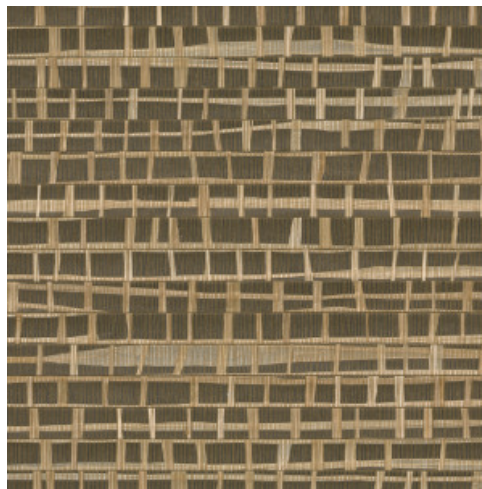

## Story behind the collection

Arte has always had a predilection for unusual materials, with the brand's designers creating superb wallcoverings from many unique materials they find around the world. Designs with natural materials are a mainstay of its collections. Raffia, sisal, mica and banana bark are just a few of the stunning natural products Arte uses for its amazingly diverse range of natural wallcoverings. This collection is a homage to the beauty of these products.

## Technical specifications

Reference	<a href="#">48073A</a> • Skylight
Product category	Exquisite
Composition	Natural wallcovering on non-woven backing
Description	Combination of narrow and wide strips of raffia glued by hand and woven into an attractive whole
Dimensions	Width 91.44 cm (36.00"), sold by the linear metre/yard
Pattern repeat	Free match 0 cm (0.00")
Adhesive	Arte Clearpro or a good quality dispersion adhesive
How to paste	Moisten the product, paste the wall
Light resistance	Good lightfastness
How to remove	Strippable
Fire retardant EU	B-s1, d0
Fire retardant US	Class A
Maintenance	Spongeable during hanging (dab away damp glue)

## Colourways (4)

48070A

48071A

48072A

48073A

More info? [Click here](#)

Order samples, calculate quantities, view instructional videos, download technical information and more:  
[www.arte-international.com](http://www.arte-international.com)