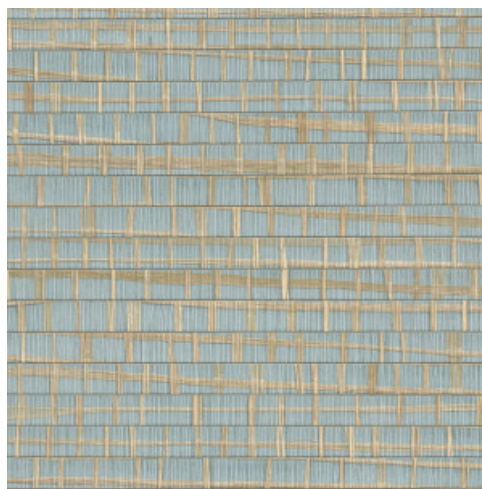

RUBAN

Collection All Naturals

Story behind the collection

Arte has always had a predilection for unusual materials, with the brand's designers creating superb wallcoverings from many unique materials they find around the world. Designs with natural materials are a mainstay of its collections. Raffia, sisal, mica and banana bark are just a few of the stunning natural products Arte uses for its amazingly diverse range of natural wallcoverings. This collection is a homage to the beauty of these products.

Technical specifications

Reference	48073A • Skylight
Product category	Exquisite
Composition	Natural wallcovering on non-woven backing
Description	Combination of narrow and wide strips of raffia glued by hand and woven into an attractive whole
Dimensions	Width 91.44 cm (36.00"), sold by the linear metre/yard
Pattern repeat	Free match 0 cm (0.00")
Adhesive	Arte Clearpro or a good quality dispersion adhesive
How to paste	Moisten the product, paste the wall
Light resistance	Good lightfastness
How to remove	Strippable
Fire retardant EU	B-s1, d0
Fire retardant US	Class A
Maintenance	Spongeable during hanging (dab away damp glue)

Colourways (4)

48070A

48071A

48072A

48073A

More info? [Click here](#)

Order samples, calculate quantities, view instructional videos, download technical information and more:
www.arte-international.com

ARTE®