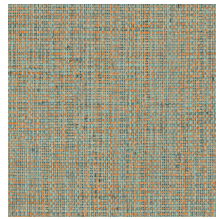

Technical specifications

Reference	<u>49510</u> • Warm White
Product category	Refined
Composition	Vinyl wallpaper on paper backing
Description	Inspired by traditional woven baskets
Dimensions	Rolls of 10.05 m x 1 m = 10 m ² (11 yds x 39.37" = 108 sq.ft.)
Pattern repeat	Free match 0 cm (0.00")
Adhesive	Arte Clearpro or a good quality dispersion adhesive
How to paste	Method 1: paste the wall and moisten the wallcovering. Method 2: paste the wallcovering.
Light resistance	Good lightfastness
How to remove	Peelable
Fire retardant EU	B-s2, d0
Fire retardant US	Class A
Maintenance	Extra-washable

Colourways (15)

49510

49511

49512

49513

49514

49515

49516

49517

49518

49519

49520

49521

49522

49523

49524