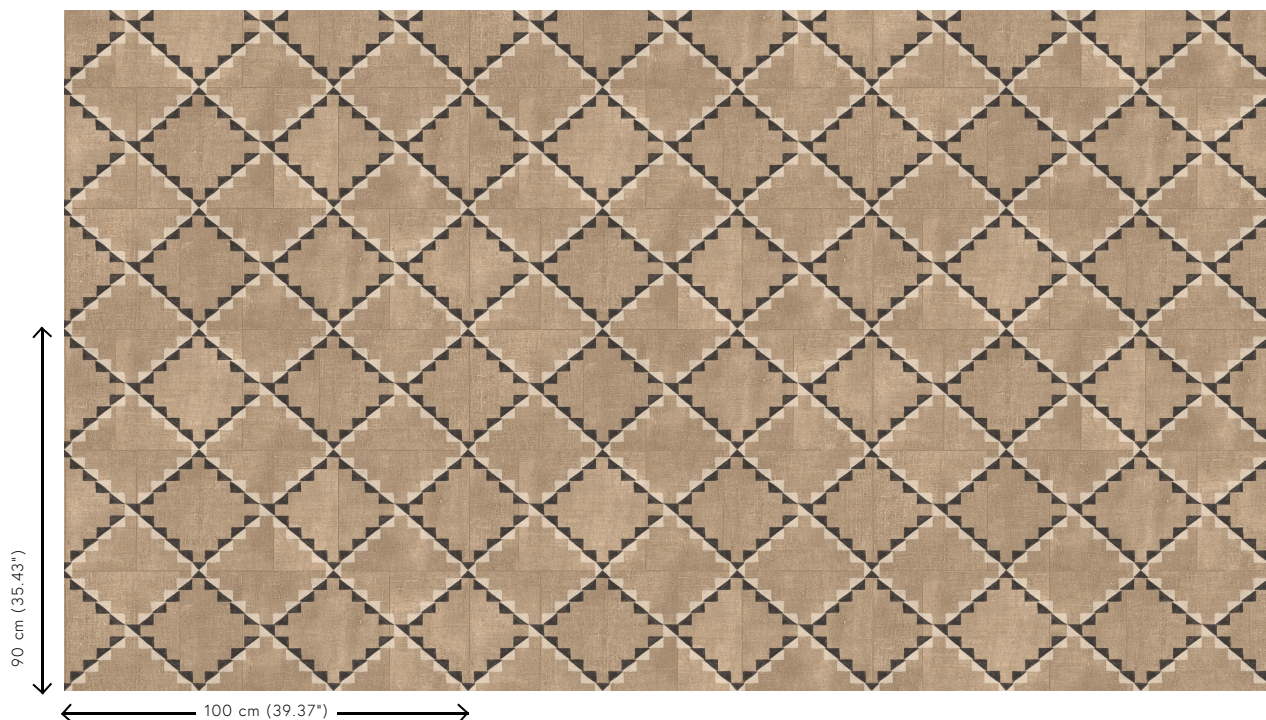

Colourways (4)

49530

49531

49532

49533

View

More info? [Click here](#)

Order samples, calculate quantities, view instructional videos, download technical information and more:
www.arte-international.com

ARTE®

wallcoverings for the ultimate in refinement