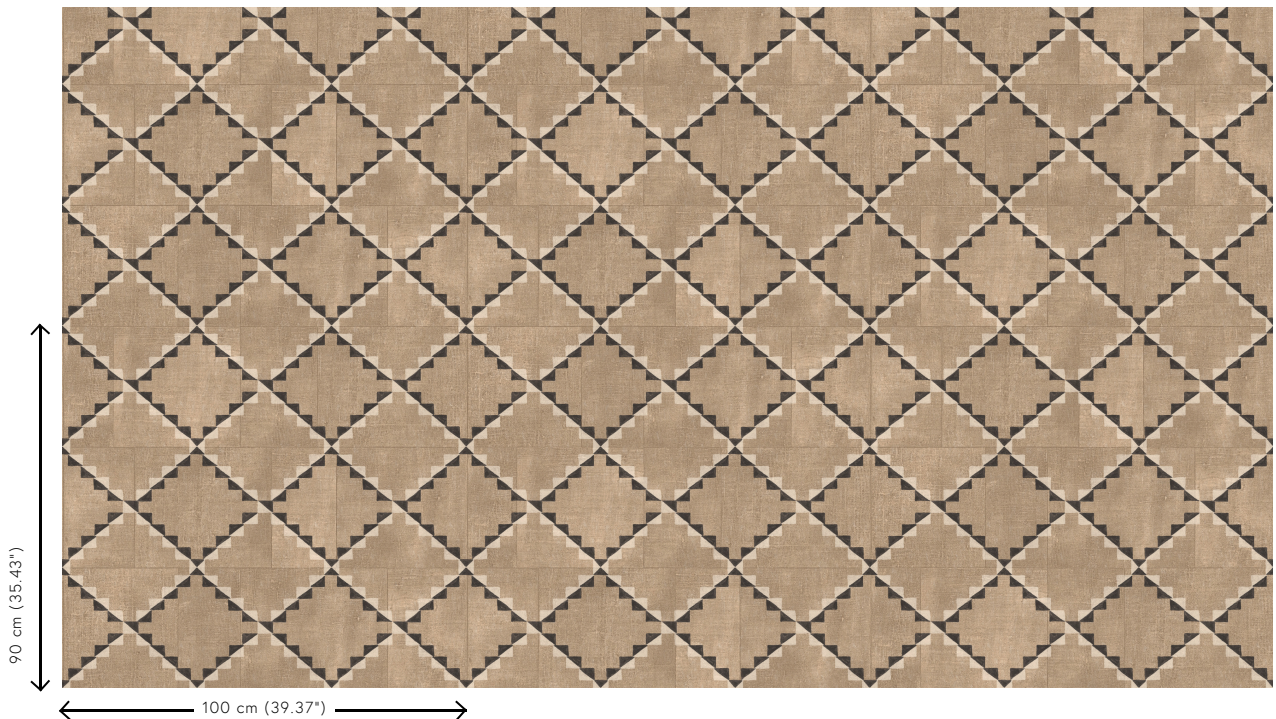

Colourways (4)

49530

49531

49532

49533

View

More info? [Click here](#)

Order samples, calculate quantities, view instructional videos, download technical information and more:
www.arte-international.com

ARTE®

wallcoverings for the ultimate in refinement