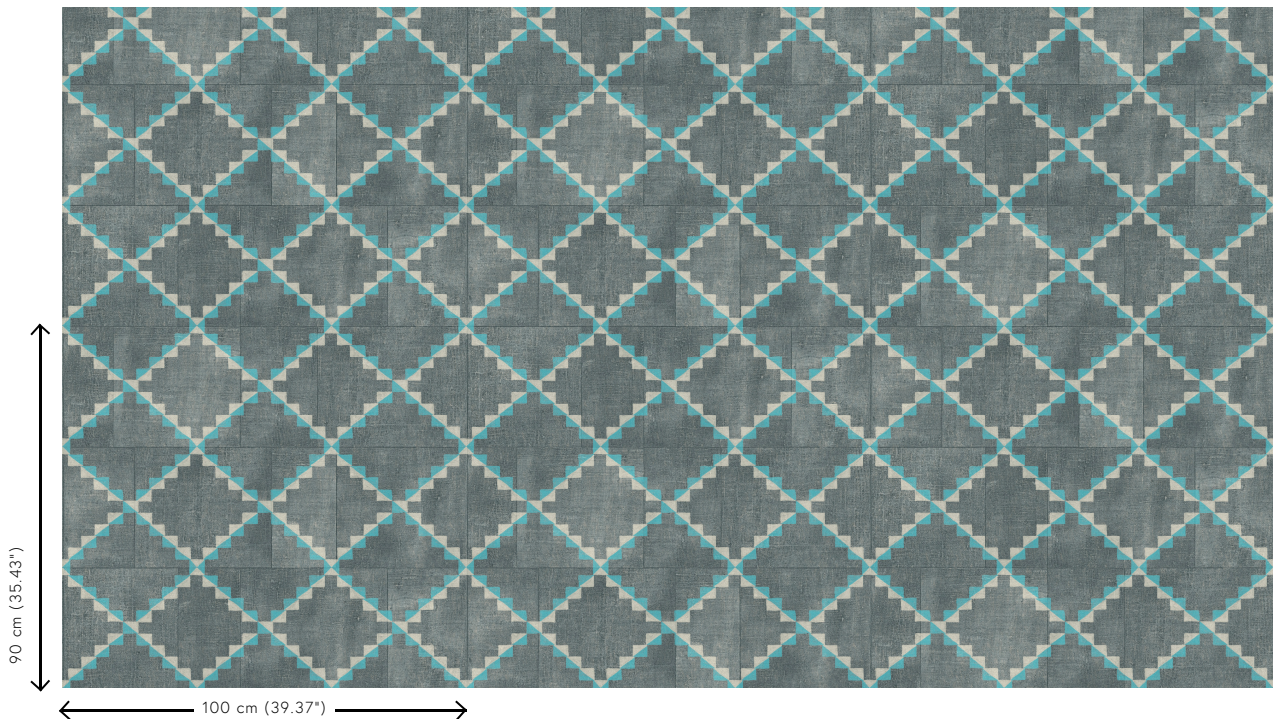

Technical specifications

Reference	<u>49532</u> • Jeans
Product category	Refined
Composition	Vinyl wallpaper on paper backing
Description	Geometric print on a linen-looking background. The design is a contemporary interpretation of an artisanal block print on textile
Dimensions	Rolls of 10.05 m x 1 m = 10 m ² (11 yds x 39.37" = 108 sq.ft.)
Pattern repeat	Drop match 90/30 cm (35.43"/11.81")
Adhesive	Arte Clearpro or a good quality dispersion adhesive
How to paste	Method 1: paste the wall and moisten the wallcovering. Method 2: paste the wallcovering.
Light resistance	Good lightfastness
How to remove	Peelable
Fire retardant EU	B-s2, d0
Fire retardant US	Class A
Maintenance	Extra-washable

Colourways (4)

49530

49531

49532

49533

View

More info? [Click here](#)

Order samples, calculate quantities, view instructional videos, download technical information and more:
www.arte-international.com