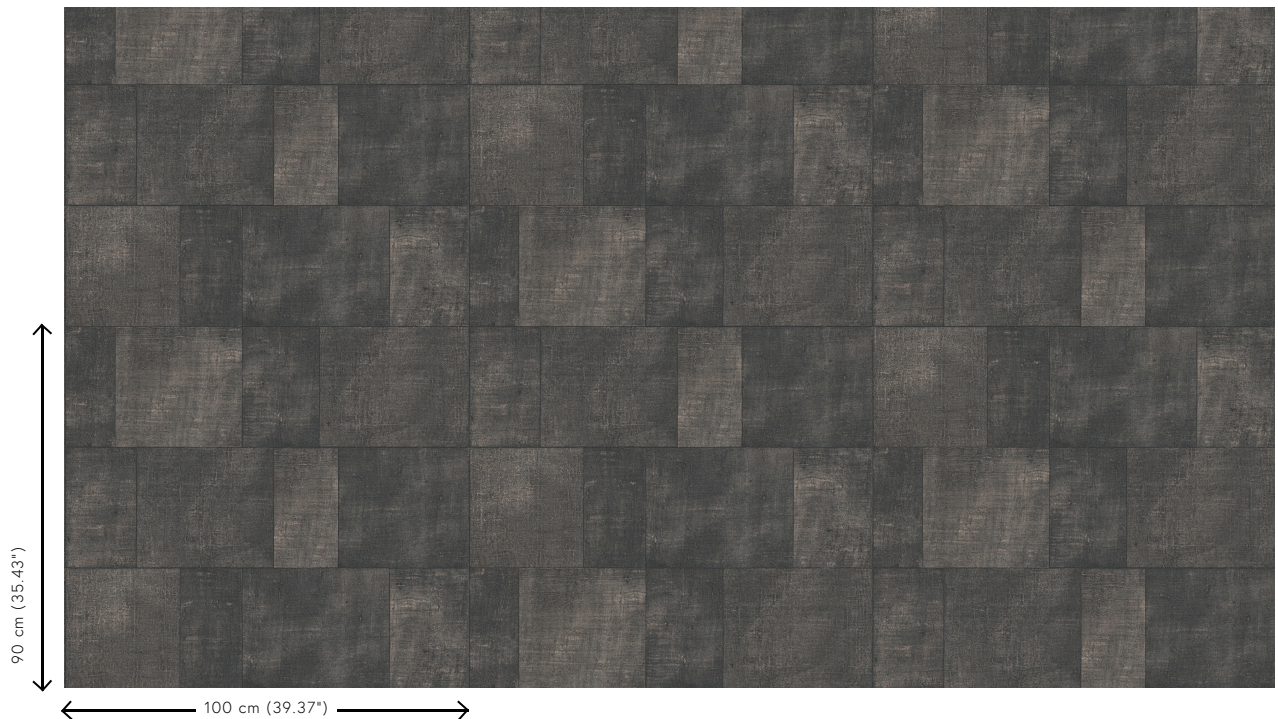

Colourways (9)

49540

49541

49542

49543

49544

49545

49546

49547

49548

View

More info? [Click here](#)

Order samples, calculate quantities, view instructional videos, download technical information and more:
www.arte-international.com

ARTE®

wallcoverings for the ultimate in refinement