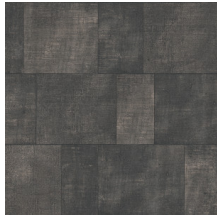

Colourways (9)

49540