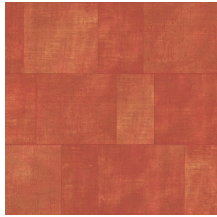

CUADRO

Collection Gitane

Story behind the collection

Gitane charms with its exuberance! It takes you on a world trip from Tibet to Zimbabwe and to the beautiful Italian flower fields. It plays with eclectic scenes and patterns, which gives it an awe-inspiring appearance. The varied mix of materials and the colour palette contribute to a striking whole. Maximalism has no rules – nothing is too crazy. And that is exactly what makes this style so much fun. It is also an extension of your personality. A wallcovering with character and impact? That is Gitane!

Technical specifications

| | |
|-------------------|--|
| Reference | <u>49540</u> • Charcoal |
| Product category | Refined |
| Composition | Vinyl wallpaper on paper backing |
| Description | A patchwork of irregular rectangles based on coarsely woven linen |
| Dimensions | Rolls of 10.05 m x 1 m = 10 m ² (11 yds x 39.37" = 108 sq.ft.) |
| Pattern repeat | Drop match 90/60 cm (35.43"/23.62") |
| Adhesive | Arte Clearpro or a good quality dispersion adhesive |
| How to paste | Method 1: paste the wall and moisten the wallcovering. Method 2: paste the wallcovering. |
| Light resistance | Good lightfastness |
| How to remove | Peelable |
| Fire retardant EU | B-s2, d0 |
| Fire retardant US | Class A |
| Maintenance | Extra-washable |

Colourways (9)

49540

49541

49542

49543

49544

49545

49546