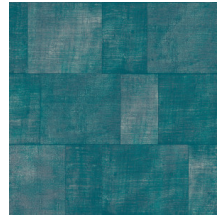

CUADRO

Collection Gitane

Story behind the collection

Gitane charms with its exuberance! It takes you on a world trip from Tibet to Zimbabwe and to the beautiful Italian flower fields. It plays with eclectic scenes and patterns, which gives it an awe-inspiring appearance. The varied mix of materials and the colour palette contribute to a striking whole. Maximalism has no rules – nothing is too crazy. And that is exactly what makes this style so much fun. It is also an extension of your personality. A wallcovering with character and impact? That is Gitane!

Colourways (9)

49540

49541

49542

49543

49544

49545

49546