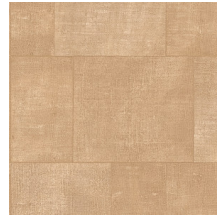

## Story behind the collection

The most beautiful textures found in nature can also be showcased on the wall resulting into striking effects. From woven grasses to braided leaves and even leather: in the form of wallpaper, they shine brighter than ever. They are complemented by the textures of rough or very finely woven linen and brilliant silk. The colour palette of this vinyl collection ranges from timeless, soft hues to striking colour tones.

## Technical specifications

Reference	<a href="#">49540A</a> • Charcoal
Product category	Refined
Composition	Vinyl wallpaper on paper backing
Description	A patchwork of irregular rectangles, with imperfections that add charm
Dimensions	Rolls of 10.05 m x 1 m = 10 m <sup>2</sup> (11 yds x 39.37" = 108 sq.ft.)
Pattern repeat	Drop match 90/60 cm (35.43"/23.62")
Adhesive	Arte Clearpro or a good quality dispersion adhesive
How to paste	Method 1: paste the wall and moisten the wallcovering. Method 2: paste the wallcovering.
Light resistance	Good lightfastness
How to remove	Peelable
Fire retardant EU	B-s2, d0
Fire retardant US	Class A
Maintenance	Extra-washable

## Colourways (7)

49540A

49541A

49542A

49543A

49546A

49547A

49548A