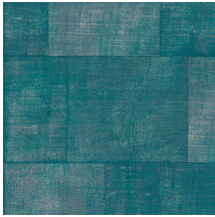

## Story behind the collection

The most beautiful textures found in nature can also be showcased on the wall resulting into striking effects. From woven grasses to braided leaves and even leather: in the form of wallpaper, they shine brighter than ever. They are complemented by the textures of rough or very finely woven linen and brilliant silk. The colour palette of this vinyl collection ranges from timeless, soft hues to striking colour tones.

## Technical specifications

Reference	<a href="#">49540A</a> • Charcoal
Product category	Refined
Composition	Vinyl wallpaper on paper backing
Description	A patchwork of irregular rectangles, with imperfections that add charm
Dimensions	Rolls of 10.05 m x 1 m = 10 m <sup>2</sup> (11 yds x 39.37" = 108 sq.ft.)
Pattern repeat	Drop match 90/60 cm (35.43"/23.62")
Adhesive	Arte Clearpro or a good quality dispersion adhesive
How to paste	Method 1: paste the wall and moisten the wallcovering. Method 2: paste the wallcovering.
Light resistance	Good lightfastness
How to remove	Peelable
Fire retardant EU	B-s2, d0
Fire retardant US	Class A
Maintenance	Extra-washable

## Colourways (7)

49540A

49541A

49542A

49543A

49546A

49547A

49548A