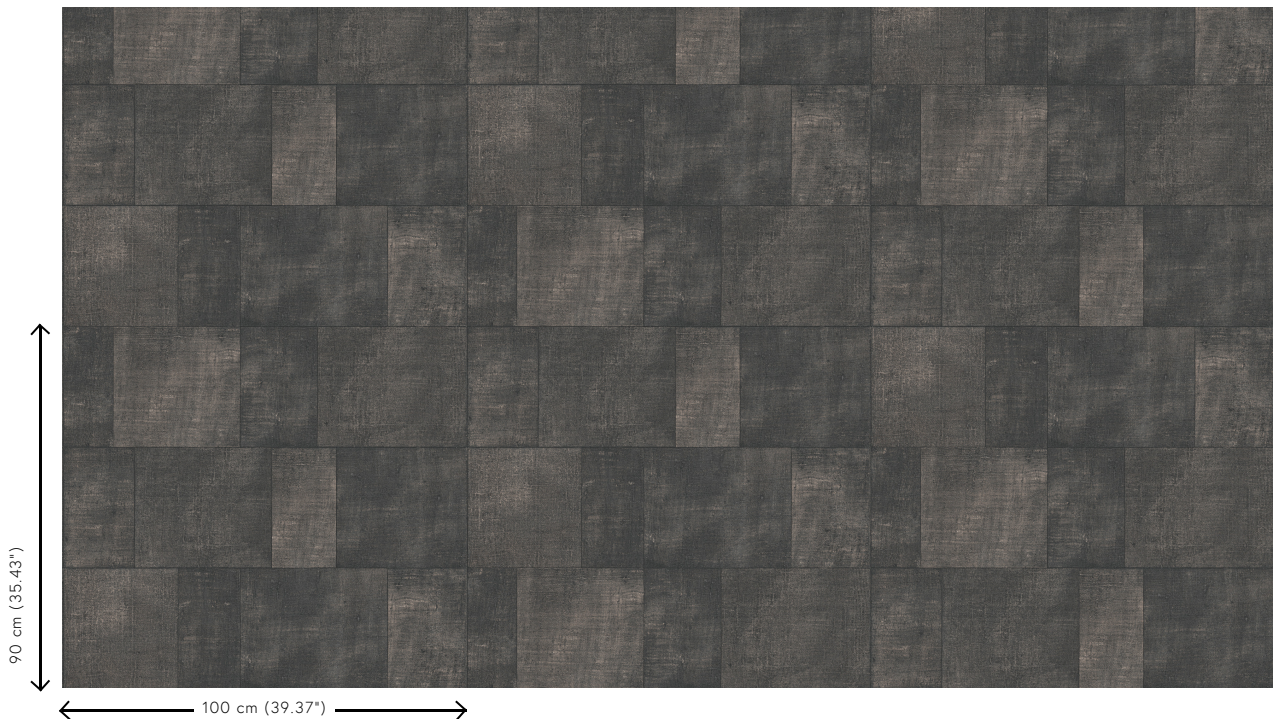

Colourways (7)

View

More info? [Click here](#)

Order samples, calculate quantities, view instructional videos, download technical information and more:
www.arte-international.com

ARTE®

wallcoverings for the ultimate in refinement