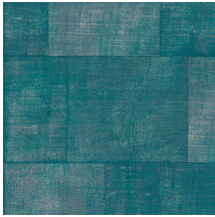

Colourways (7)

49546A

View

More info? [Click here](#)

Order samples, calculate quantities, view instructional videos, download technical information and more:
www.arte-international.com

ARTE®

wallcoverings for the ultimate in refinement