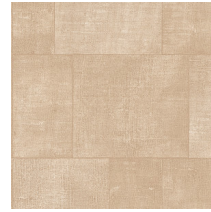

## Story behind the collection

The most beautiful textures found in nature can also be showcased on the wall resulting into striking effects. From woven grasses to braided leaves and even leather: in the form of wallpaper, they shine brighter than ever. They are complemented by the textures of rough or very finely woven linen and brilliant silk. The colour palette of this vinyl collection ranges from timeless, soft hues to striking colour tones.

## Technical specifications

Reference	<a href="#">49547A</a> • Greige
Product category	Refined
Composition	Vinyl wallpaper on paper backing
Description	A patchwork of irregular rectangles, with imperfections that add charm
Dimensions	Rolls of 10.05 m x 1 m = 10 m <sup>2</sup> (11 yds x 39.37" = 108 sq. ft.)
Pattern repeat	Drop match 90/60 cm (35.43"/23.62")
Adhesive	Arte Clearpro or a good quality dispersion adhesive
How to paste	Method 1: paste the wall and moisten the wallcovering. Method 2: paste the wallcovering.
Light resistance	Good lightfastness
How to remove	Peelable
Fire rating EU	B-s2, d0
Fire rating US	Class A
Maintenance	Extra-washable

## Colourways (7)

49540A

49541A

49542A

49543A

49546A

49547A

49548A