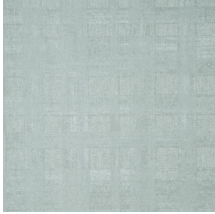

Technical specifications

Reference	50050 • Terre
Product category	Refined
Composition	Non-woven wallcovering
Description	Wallpaper with a linen structure and limestone-paint effect
Dimensions	Rolls of 8.50 m x 0.70 m = 6 m ² (9.30 yds x 27.56" = 64 sq. ft.)
Pattern repeat	Straight match 64 cm (25.20")
Adhesive	Arte Clearpro or a good quality dispersion adhesive
How to paste	Paste the wall
Light resistance	Good lightfastness
How to remove	Strippable
Fire retardant EU	B-s1, d0
Fire retardant US	Class A
Maintenance	Extra-washable
IMO Certified	

0493/22

Colourways (5)

50050

50051

50052

50053

50054

More info? [Click here](#)