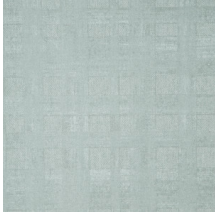

Technical specifications

Reference	<u>50052</u> • Promenade
Product category	Refined
Composition	Non-woven wallcovering
Description	Wallpaper with a linen structure and limestone-paint effect
Dimensions	Rolls of 8.50 m x 0.70 m = 6 m ² (9.30 yds x 27.56" = 64 sq. ft.)
Pattern repeat	Straight match 64 cm (25.20")
Adhesive	Arte Clearpro or a good quality dispersion adhesive
How to paste	Paste the wall
Light resistance	Good lightfastness
How to remove	Strippable
Fire retardant EU	B-s1, d0
Fire retardant US	Class A
Maintenance	Extra-washable
IMO Certified	

0493/22

Colourways (5)

50050

50051

50052

50053

50054

More info? [Click here](#)