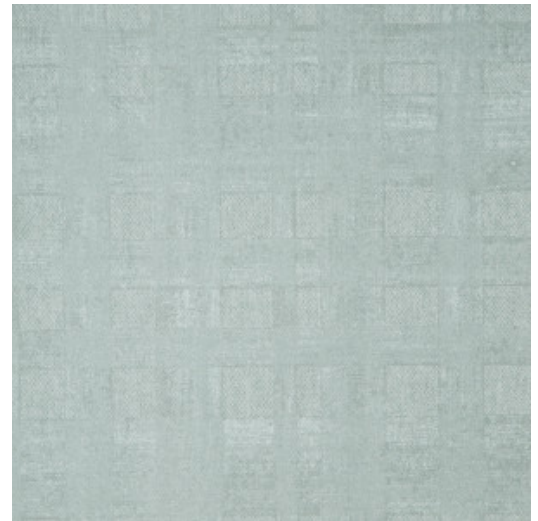

TOUQUET

Collection Flamant Les Minéraux

Story behind the collection

For Flamant Les Minéraux we explored the windy French Côte d'Opale. This lovely stretch of coastline in the north of France becomes increasingly rugged as you move to the west. Here the grey cliffs tower above the sea and the wind can truly be strong whipping up the sand. These primal forces and the rugged aspect of the cliffs inspired this collection.

Technical specifications

Reference	<u>50054</u>
Product category	Refined
Composition	Non-woven wallcovering
Description	Wallpaper with a linen structure and limestone-paint effect
Dimensions	Rolls of 8.50 m x 0.70 m = 6 m² (9.30 yds x 27.56" = 64 sq. ft.)
Pattern repeat	Straight match 64 cm (25.20")
Adhesive	Arte Clearpro or a good quality dispersion adhesive
How to paste	Paste the wall
Light resistance	Good lightfastness
How to remove	Strippable
Fire retardant EU	B-s1, d0
Fire retardant US	Class A
Maintenance	Extra-washable
IMO Certified	

0493/22