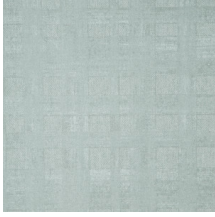

Technical specifications

Reference	<u>50054</u>
Product category	Refined
Composition	Non-woven wallcovering
Description	Wallpaper with a linen structure and limestone-paint effect
Dimensions	Rolls of 8.50 m x 0.70 m = 6 m ² (9.30 yds x 27.56" = 64 sq. ft.)
Pattern repeat	Straight match 64 cm (25.20")
Adhesive	Arte Clearpro or a good quality dispersion adhesive
How to paste	Paste the wall
Light resistance	Good lightfastness
How to remove	Strippable
Fire retardant EU	B-s1, d0
Fire retardant US	Class A
Maintenance	Extra-washable
IMO Certified	

0493/22

Colourways (5)

50050

50051

50052

50053

50054

More info? [Click here](#)