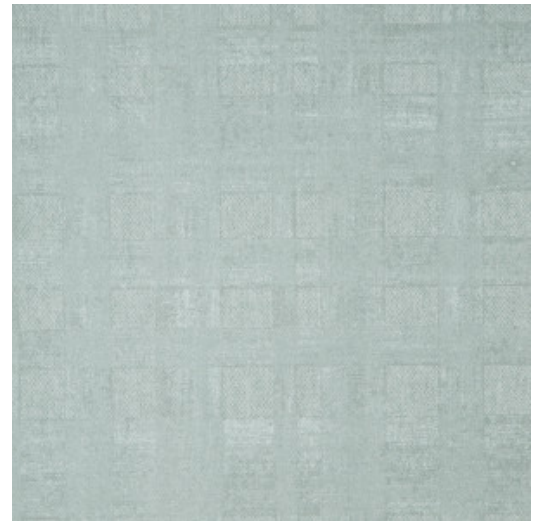

TOUQUET

Collection Flamant Les Minéraux

Story behind the collection

For Flamant Les Minéraux we explored the windy French Côte d'Opale. This lovely stretch of coastline in the north of France becomes increasingly rugged as you move to the west. Here the grey cliffs tower above the sea and the wind can truly be strong whipping up the sand. These primal forces and the rugged aspect of the cliffs inspired this collection.

Technical specifications

Reference	50054 • Aigue Marine
Product category	Refined
Composition	Non-woven wallcovering
Description	Wallpaper with a linen structure and limestone-paint effect
Dimensions	Rolls of 8.50 m x 0.70 m = 6 m² (9.30 yds x 27.56" = 64 sq. ft.)
Pattern repeat	Straight match 64 cm (25.20")
Adhesive	Arte Clearpro or a good quality dispersion adhesive
How to paste	Paste the wall
Light resistance	Good lightfastness
How to remove	Strippable
Fire retardant EU	B-s1, d0
Fire retardant US	Class A
Maintenance	Extra-washable
IMO Certified	

0493/22