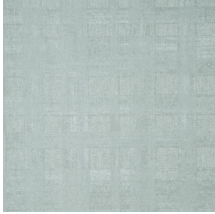

Technical specifications

Reference	50054 • Aigue Marine
Product category	Refined
Composition	Non-woven wallcovering
Description	Wallpaper with a linen structure and limestone-paint effect
Dimensions	Rolls of 8.50 m x 0.70 m = 6 m ² (9.30 yds x 27.56" = 64 sq. ft.)
Pattern repeat	Straight match 64 cm (25.20")
Adhesive	Arte Clearpro or a good quality dispersion adhesive
How to paste	Paste the wall
Light resistance	Good lightfastness
How to remove	Strippable
Fire retardant EU	B-s1, d0
Fire retardant US	Class A
Maintenance	Extra-washable
IMO Certified	

0493/22

Colourways (5)

50050

50051

50052

50053

50054

More info? [Click here](#)