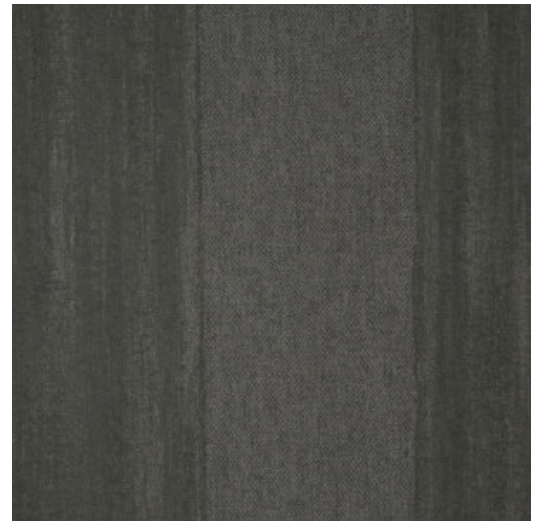

PORTEL

Collection Flamant Les Minéraux

Story behind the collection

For Flamant Les Minéraux we explored the windy French Côte d'Opale. This lovely stretch of coastline in the north of France becomes increasingly rugged as you move to the west. Here the grey cliffs tower above the sea and the wind can truly be strong whipping up the sand. These primal forces and the rugged aspect of the cliffs inspired this collection.

Technical specifications

Reference	<u>50100</u> • Onyx
Product category	Refined
Composition	Non-woven wallcovering
Description	Wallpaper with a linen structure and limestone-paint effect
Dimensions	Rolls of 8.50 m x 0.70 m = 6 m² (9.30 yds x 27.56" = 64 sq. ft.)
Pattern repeat	Free match 0 cm (0.00")
Adhesive	Arte Clearpro or a good quality dispersion adhesive
How to paste	Paste the wall
Light resistance	Good lightfastness
How to remove	Strippable
Fire retardant EU	B-s1, d0
Fire retardant US	Class A
Maintenance	Extra-washable
IMO Certified	

0493/22