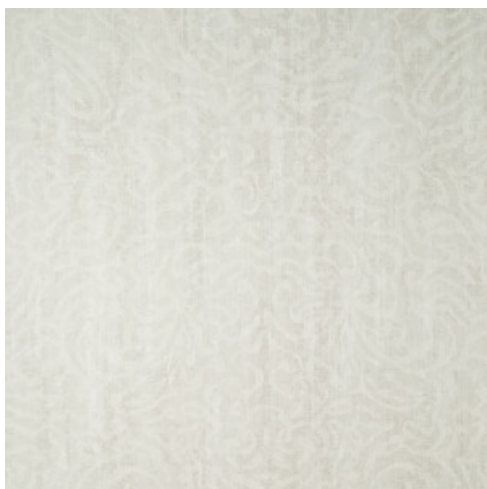

Colourways (4)

50152

More info? [Click here](#)

Order samples, calculate quantities, view instructional videos, download technical information and more:
www.arte-international.com

ARTE®

wallcoverings for the ultimate in refinement