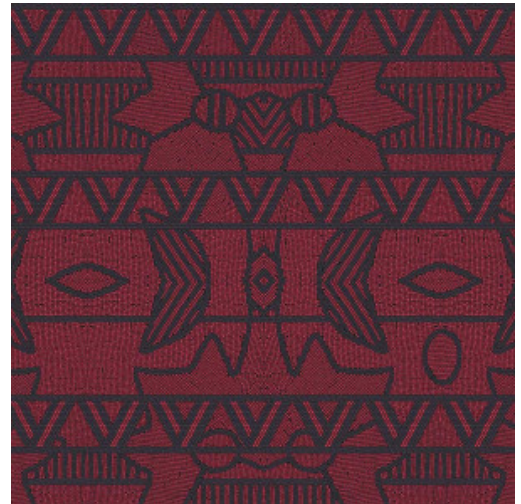

EMPIRE

Collection Paleo

Story behind the collection

The Paleo Indians, the oldest native inhabitants of North America, had a colourful lifestyle and fascinating culture. The drawings and colour palette in this collection take their inspiration from the way clothes, jewellery and utensils used by this nomadic tribe were decorated.

Technical specifications

Reference	<u>50550</u>
Product category	Exquisite
Composition	Non-woven wallcovering
Description	Wallcovering with high-tech relief inks and a design, based on 'quillwork' from the Paleo Indians
Dimensions	Width 90 cm (35.43"), sold by the linear metre/yard
Pattern repeat	Straight match 64 cm (25.20")
Adhesive	Arte Clearpro or a good quality dispersion adhesive
How to paste	Paste the wall
Light resistance	Good lightfastness
How to remove	Strippable
Fire retardant EU	B-s1, d0
Fire retardant US	Class A
Maintenance	Washable
IMO Certified	