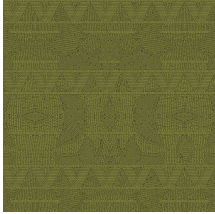

Technical specifications

Reference	<u>50550</u>
Product category	Exquisite
Composition	Non-woven wallcovering
Description	Wallcovering with high-tech relief inks and a design, based on 'quillwork' from the Paleo Indians
Dimensions	Width 90 cm (35.43"), sold by the linear metre/yard
Pattern repeat	Straight match 64 cm (25.20")
Adhesive	Arte Clearpro or a good quality dispersion adhesive
How to paste	Paste the wall
Light resistance	Good lightfastness
How to remove	Strippable
Fire retardant EU	B-s1, d0
Fire retardant US	Class A
Maintenance	Washable
IMO Certified	

Colourways (5)

50550

50551

50552

50553

50554

View

More info? [Click here](#)