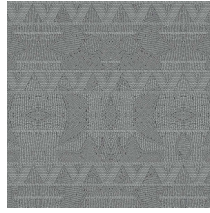

Technical specifications

Reference	<u>50550</u>
Product category	Exquisite
Composition	Non-woven wallcovering
Description	Wallcovering with high-tech relief inks and a design, based on 'quillwork' from the Paleo Indians
Dimensions	Width 90 cm (35.43"), sold by the linear metre/yard
Pattern repeat	Straight match 64 cm (25.20")
Adhesive	Arte Clearpro or a good quality dispersion adhesive
How to paste	Paste the wall
Light resistance	Good lightfastness
How to remove	Strippable
Fire retardant EU	B-s1, d0
Fire retardant US	Class A
Maintenance	Washable
IMO Certified	

Colourways (5)

50550

50551

50552

50553

50554

View

More info? [Click here](#)