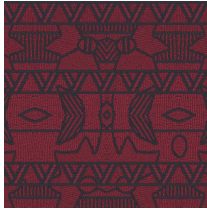

Colourways (5)

50550