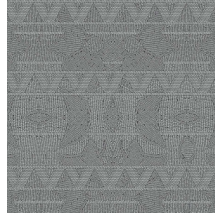

Technical specifications

Reference	<u>50550</u>
Product category	Exquisite
Composition	Non-woven wallcovering
Description	Wallcovering with high-tech relief inks and a design, based on 'quillwork' from the Paleo Indians
Dimensions	Width 90 cm (35.43"), sold by the linear metre/yard
Pattern repeat	Straight match 64 cm (25.20")
Adhesive	Arte Clearpro or a good quality dispersion adhesive
How to paste	Paste the wall
Light resistance	Good lightfastness
How to remove	Strippable
Fire retardant EU	B-s1, d0
Fire retardant US	Class A
Maintenance	Washable
IMO Certified	

Colourways (5)

50550

50551

50552

50553

50554

View

More info? [Click here](#)