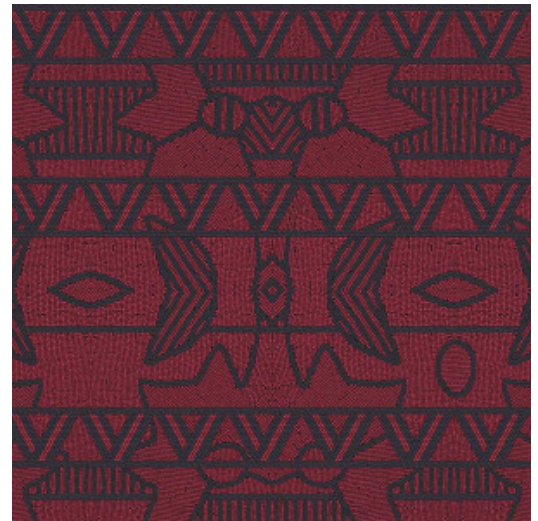

EMPIRE

Collection Paleo

Story behind the collection

The Paleo Indians, the oldest native inhabitants of North America, had a colourful lifestyle and fascinating culture. The drawings and colour palette in this collection take their inspiration from the way clothes, jewellery and utensils used by this nomadic tribe were decorated.

Technical specifications

Reference	<u>50550</u>
Product category	Exquisite
Composition	Non-woven wallcovering
Description	Wallcovering with high-tech relief inks and a design, based on 'quillwork' from the Paleo Indians
Dimensions	Width 90 cm (35.43"), sold by the linear metre/yard
Pattern repeat	Straight match 64 cm (25.20")
Adhesive	Arte Clearpro or a good quality dispersion adhesive
How to paste	Paste the wall
Light resistance	Good lightfastness
How to remove	Strippable
Fire retardant EU	B-s1, d0
Fire retardant US	Class A
Maintenance	Washable
IMO Certified	