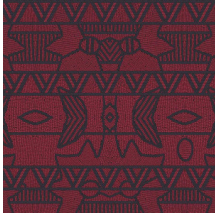

Colourways (5)

50550