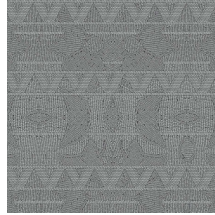

Technical specifications

Reference	<u>50552</u>
Product category	Exquisite
Composition	Non-woven wallcovering
Description	Wallcovering with high-tech relief inks and a design, based on 'quillwork' from the Paleo Indians
Dimensions	Width 90 cm (35.43"), sold by the linear metre/yard
Pattern repeat	Straight match 64 cm (25.20")
Adhesive	Arte Clearpro or a good quality dispersion adhesive
How to paste	Paste the wall
Light resistance	Good lightfastness
How to remove	Strippable
Fire retardant EU	B-s1, d0
Fire retardant US	Class A
Maintenance	Washable
IMO Certified	

0493/22

Colourways (5)

50550

50551

50552

50553

50554

View