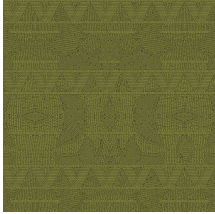

## Technical specifications

Reference	<u>50553</u>
Product category	Exquisite
Composition	Non-woven wallcovering
Description	Wallcovering with high-tech relief inks and a design, based on 'quillwork' from the Paleo Indians
Dimensions	Width 90 cm (35.43"), sold by the linear metre/yard
Pattern repeat	Straight match 64 cm (25.20")
Adhesive	Arte Clearpro or a good quality dispersion adhesive
How to paste	Paste the wall
Light resistance	Good lightfastness
How to remove	Strippable
Fire retardant EU	B-s1, d0
Fire retardant US	Class A
Maintenance	Washable
IMO Certified	

## Colourways (5)

50550

50551

50552

50553

50554