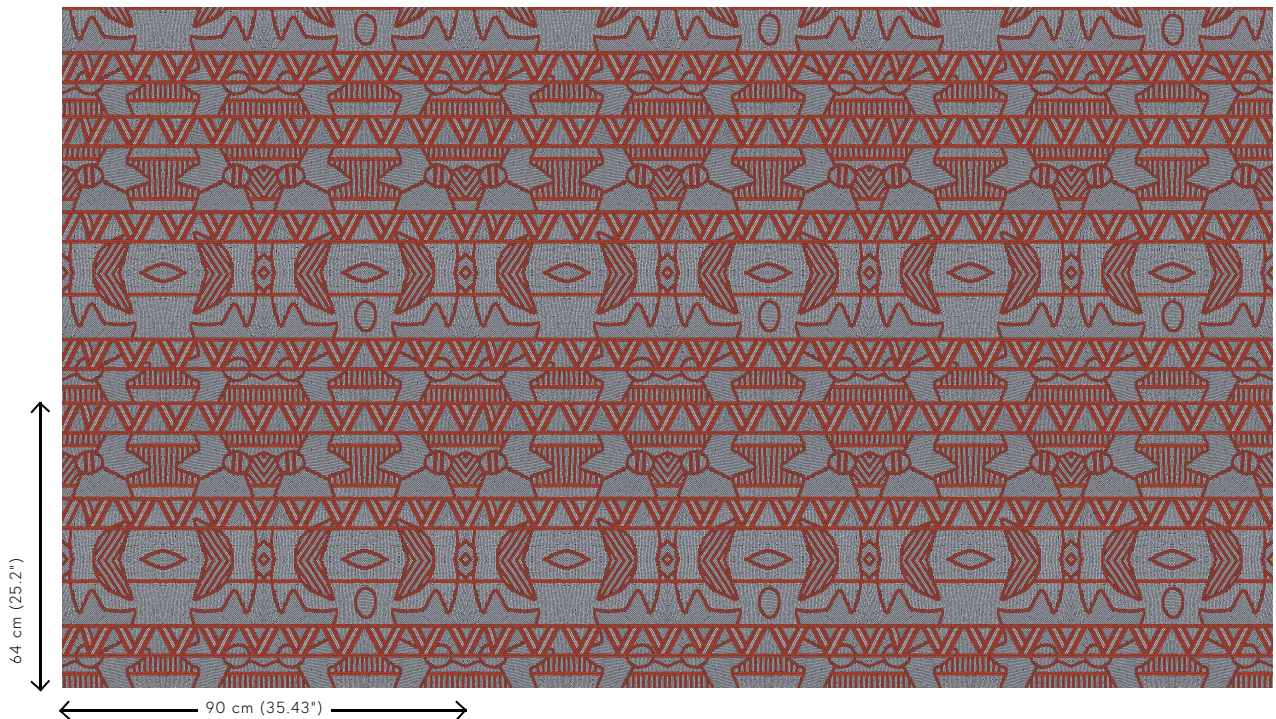

Colourways (5)

50550

50551

50552

50553

50554

View

More info? [Click here](#)

Order samples, calculate quantities, view instructional videos, download technical information and more:
www.arte-international.com

ARTE®

wallcoverings for the ultimate in refinement