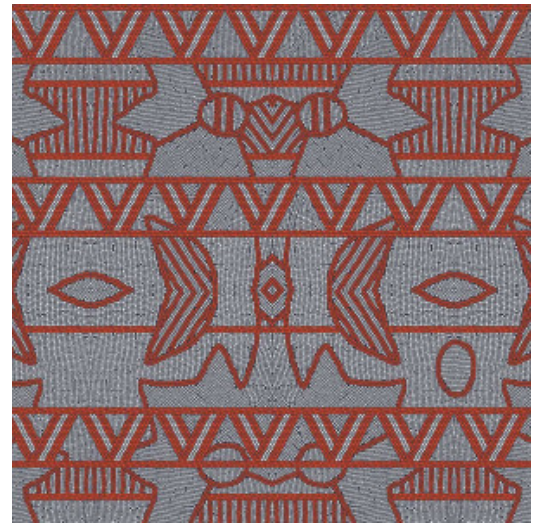

# EMPIRE

Collection Paleo

## Story behind the collection

The Paleo Indians, the oldest native inhabitants of North America, had a colourful lifestyle and fascinating culture. The drawings and colour palette in this collection take their inspiration from the way clothes, jewellery and utensils used by this nomadic tribe were decorated.

## Technical specifications

Reference	<u>50553</u>
Product category	Exquisite
Composition	Non-woven wallcovering
Description	Wallcovering with high-tech relief inks and a design, based on 'quillwork' from the Paleo Indians
Dimensions	Width 90 cm (35.43"), sold by the linear metre/yard
Pattern repeat	Straight match 64 cm (25.20")
Adhesive	Arte Clearpro or a good quality dispersion adhesive
How to paste	Paste the wall
Light resistance	Good lightfastness
How to remove	Strippable
Fire retardant EU	B-s1, d0
Fire retardant US	Class A
Maintenance	Washable
IMO Certified	