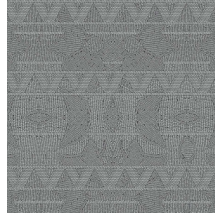

## Technical specifications

Reference	<u>50553</u>
Product category	Exquisite
Composition	Non-woven wallcovering
Description	Wallcovering with high-tech relief inks and a design, based on 'quillwork' from the Paleo Indians
Dimensions	Width 90 cm (35.43"), sold by the linear metre/yard
Pattern repeat	Straight match 64 cm (25.20")
Adhesive	Arte Clearpro or a good quality dispersion adhesive
How to paste	Paste the wall
Light resistance	Good lightfastness
How to remove	Strippable
Fire retardant EU	B-s1, d0
Fire retardant US	Class A
Maintenance	Washable
IMO Certified	

## Colourways (5)

50550

50551

50552

50553

50554