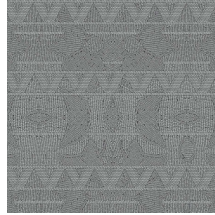

Technical specifications

Reference	<u>50553</u>
Product category	Exquisite
Composition	Non-woven wallcovering
Description	Wallcovering with high-tech relief inks and a design, based on 'quillwork' from the Paleo Indians
Dimensions	Width 90 cm (35.43"), sold by the linear metre/yard
Pattern repeat	Straight match 64 cm (25.20")
Adhesive	Arte Clearpro or a good quality dispersion adhesive
How to paste	Paste the wall
Light resistance	Good lightfastness
How to remove	Strippable
Fire retardant EU	B-s1, d0
Fire retardant US	Class A
Maintenance	Washable
IMO Certified	

Colourways (5)

50550

50551

50552

50553

50554

View

More info? [Click here](#)