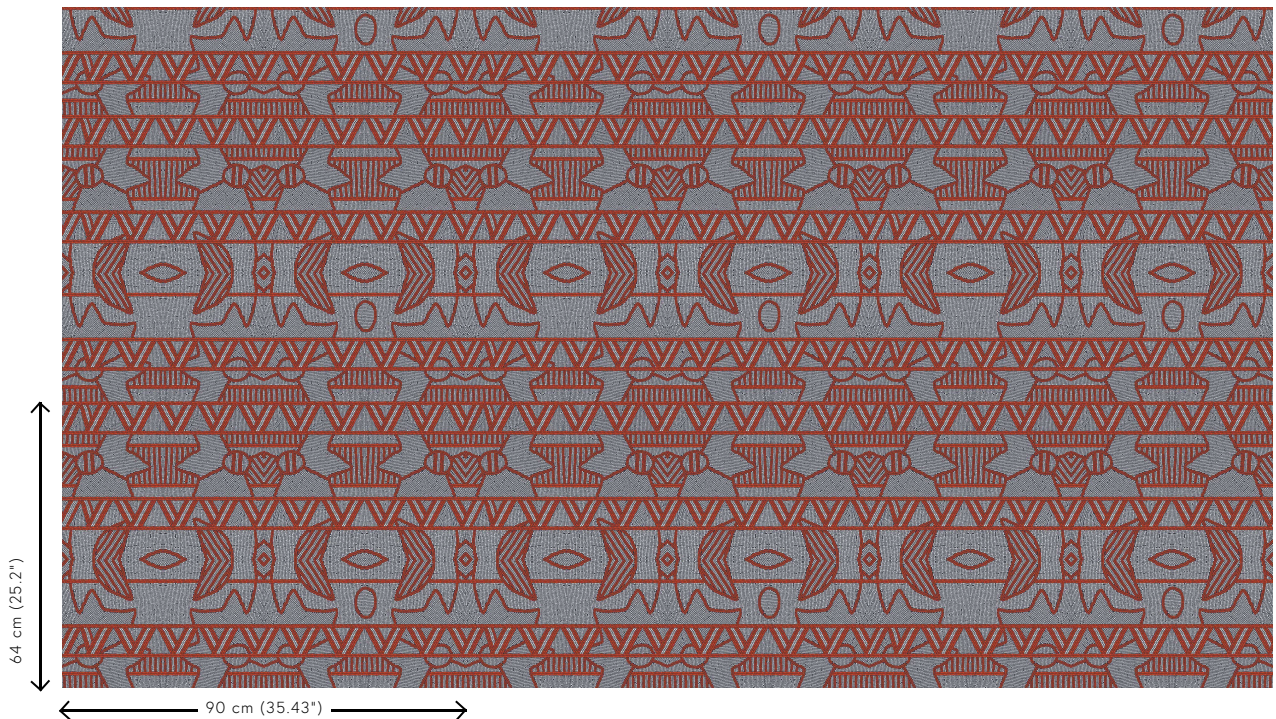

EMPIRE

Collection Paleo

Story behind the collection

The Paleo Indians, the oldest native inhabitants of North America, had a colourful lifestyle and fascinating culture. The drawings and colour palette in this collection take their inspiration from the way clothes, jewellery and utensils used by this nomadic tribe were decorated.

Technical specifications

Reference	<u>50553</u>
Product category	Exquisite
Composition	Non-woven wallcovering
Description	Wallcovering with high-tech relief inks and a design, based on 'quillwork' from the Paleo Indians
Dimensions	Width 90 cm (35.43"), sold by the linear metre/yard
Pattern repeat	Straight match 64 cm (25.20")
Adhesive	Arte Clearpro or a good quality dispersion adhesive
How to paste	Paste the wall
Light resistance	Good lightfastness
How to remove	Strippable
Fire retardant EU	B-s1, d0
Fire retardant US	Class A
Maintenance	Washable
IMO Certified	

Colourways (5)

50550

50551

50552

50553

50554

View

More info? [Click here](#)