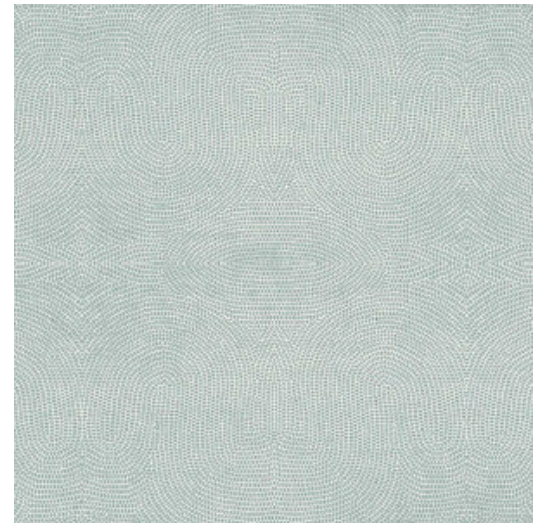

STRATA

Collection Paleo

Story behind the collection

The Paleo Indians, the oldest native inhabitants of North America, had a colourful lifestyle and fascinating culture. The drawings and colour palette in this collection take their inspiration from the way clothes, jewellery and utensils used by this nomadic tribe were decorated.

Technical specifications

Reference	<u>50570</u>
Product category	Exquisite
Composition	Non-woven wallcovering
Description	Wallcovering with high-tech relief inks
Dimensions	Width 90 cm (35.43"), sold by the linear metre/yard
Pattern repeat	Straight match 64 cm (25.20")
Adhesive	Arte Clearpro or a good quality dispersion adhesive
How to paste	Paste the wall
Light resistance	Good lightfastness
How to remove	Strippable
Fire retardant EU	B-s1, d0
Fire retardant US	Class A
Maintenance	Washable
IMO Certified	

0493/22